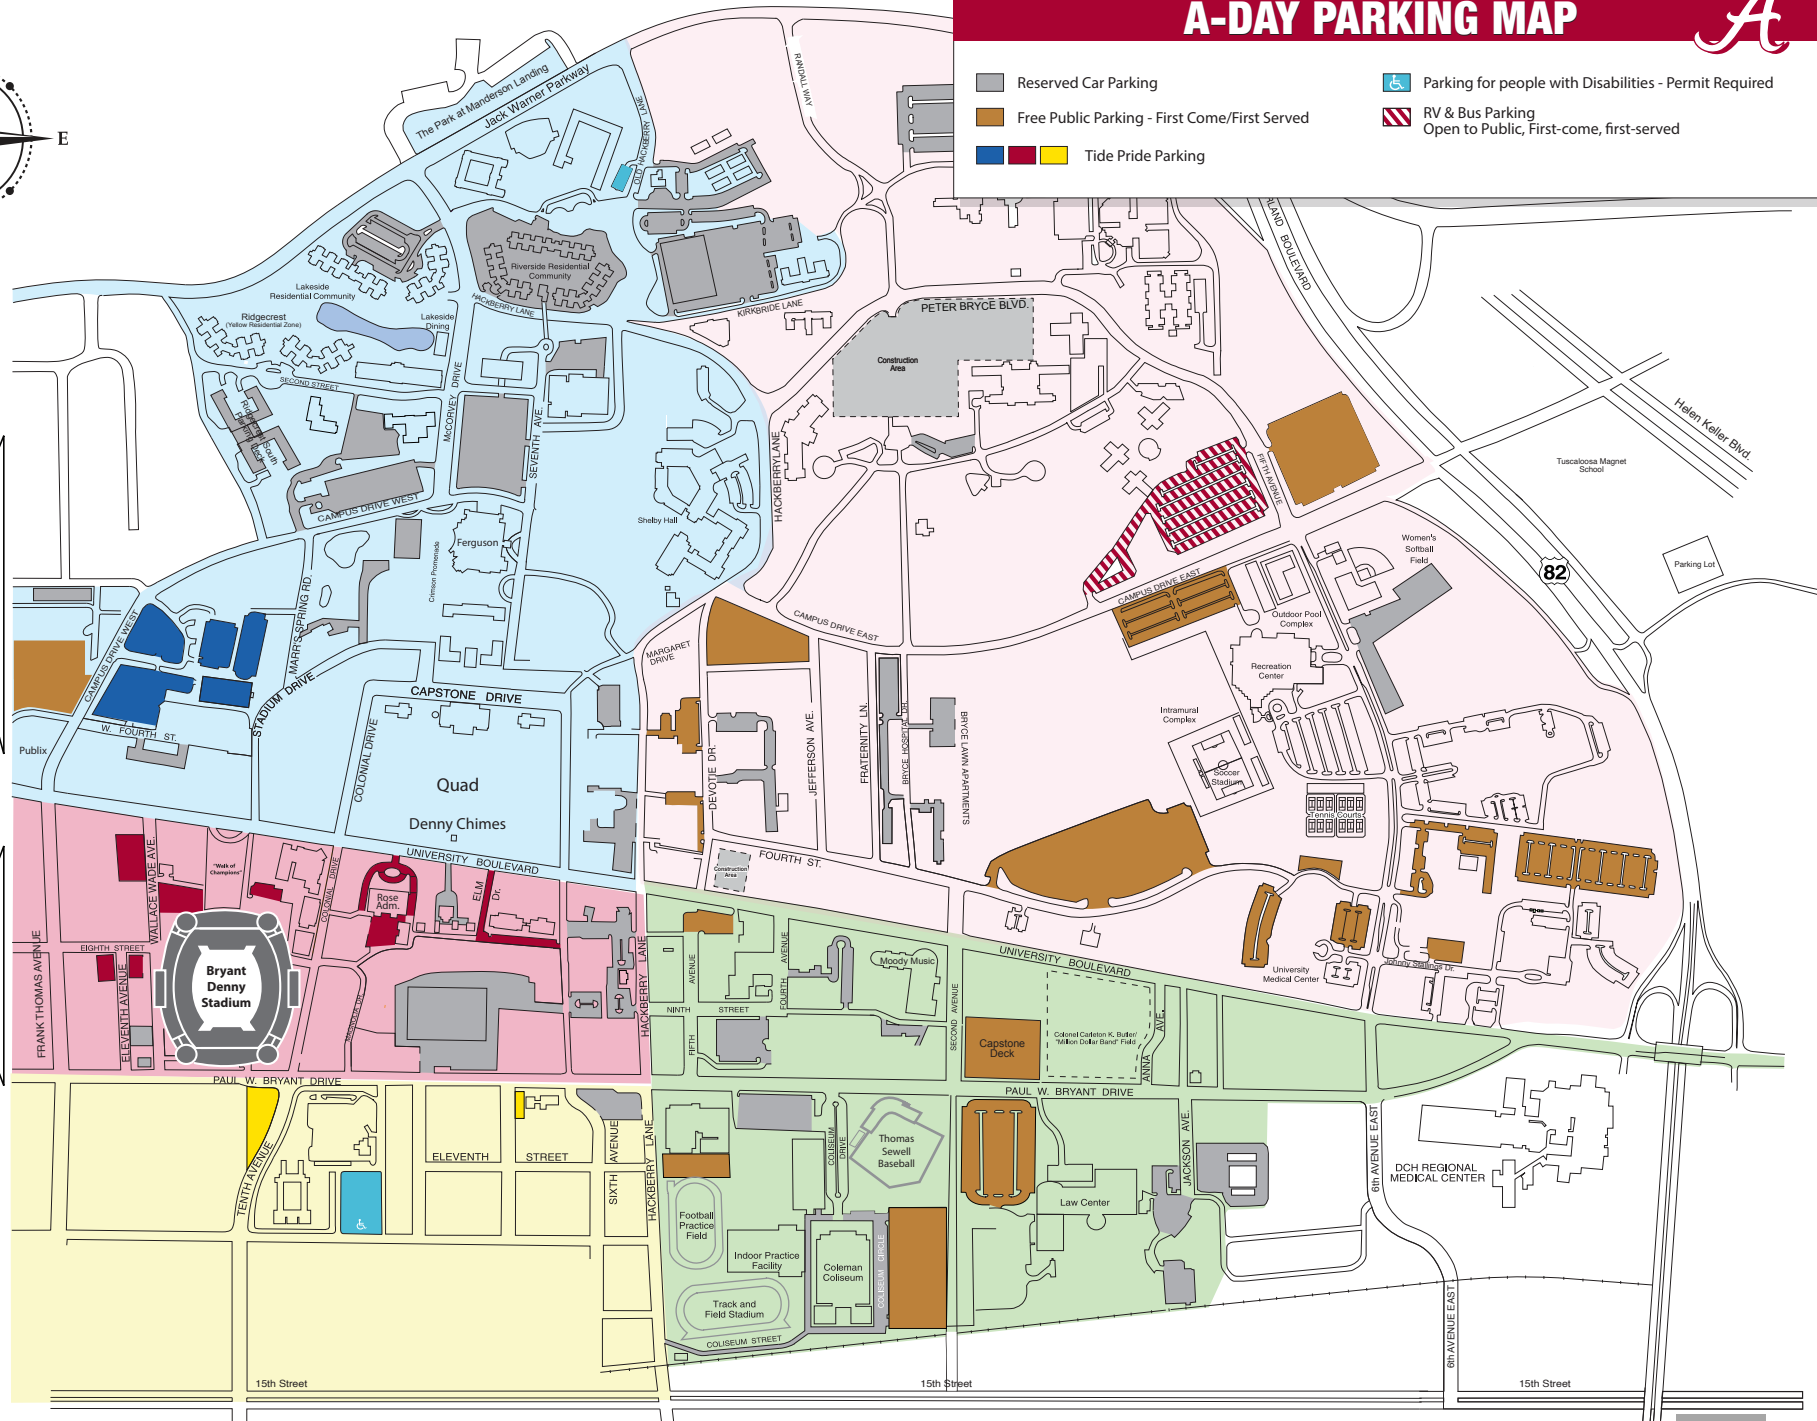

# A-DAY PARKING MAP

- Reserved Car Parking
- Free Public Parking - First Come/First Served
- Tide Pride Parking
- Parking for people with Disabilities - Permit Required
- RV & Bus Parking  
Open to Public, First-come, first-served

## Gameday Traffic Route Zones

- "I-359 Route-Zone"
- "McFarland Route-Zone"
- "Cottondale Route / Route 216-Zone"
- "McFarland Route-Zone"
- "Cottondale Route / Route 216-Zone"

University Mall