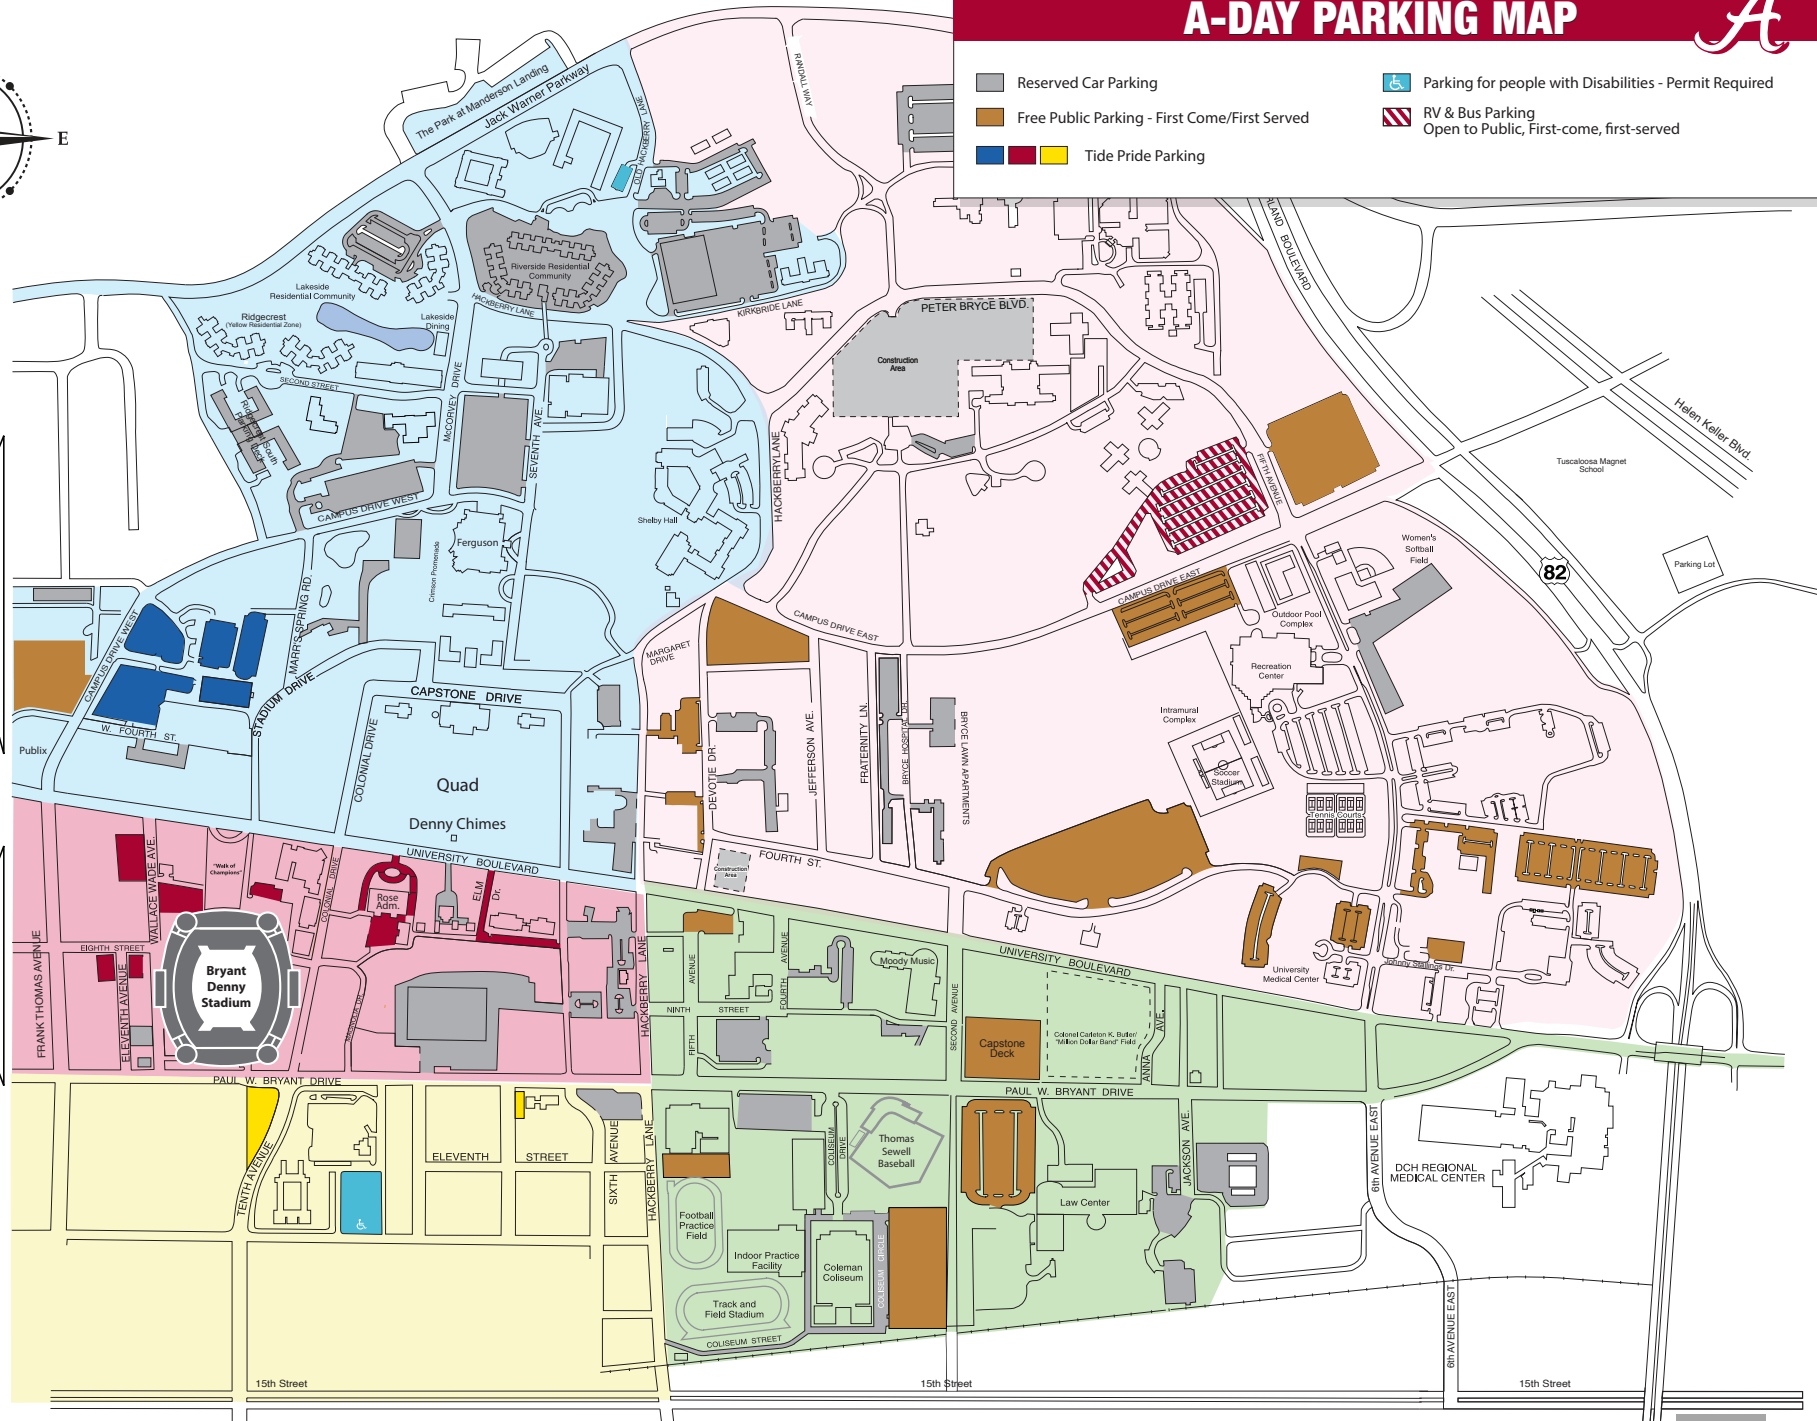

A-DAY PARKING MAP

- Reserved Car Parking
- Free Public Parking - First Come/First Served
- Tide Pride Parking
- Parking for people with Disabilities - Permit Required
- RV & Bus Parking
Open to Public, First-come, first-served

Gameday Traffic Route Zones

- "I-359 Route-Zone"
- "McFarland Route-Zone"
- "Cottondale Route / Route 216-Zone"
- "McFarland Route-Zone"
- "Cottondale Route / Route 216-Zone"

University Mall