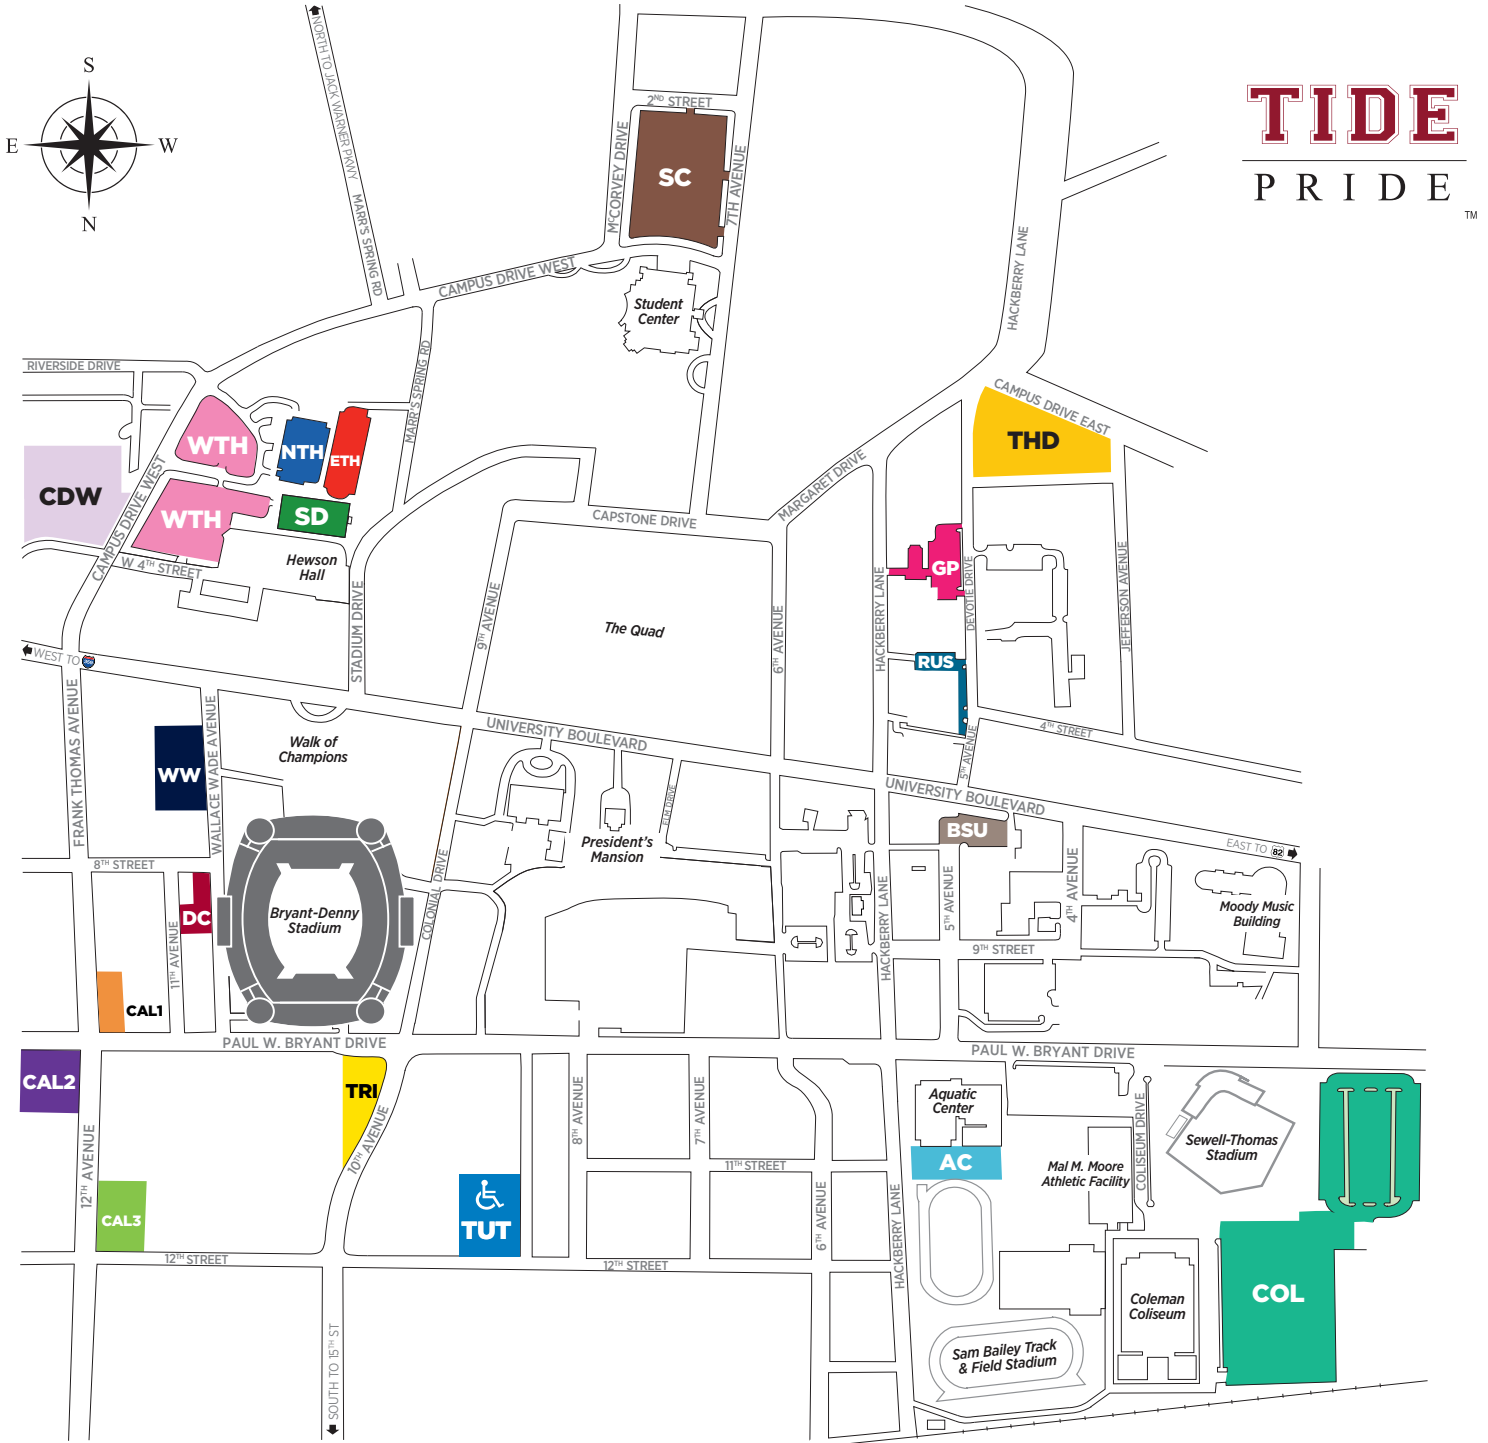

2023 ALABAMA FOOTBALL TIDE PRIDE PARKING MAP

- | | | |
|--|---|---|
|  Aquatic Center Lot (AC) |  Denny Court Lot (DC) |  Student Center Lot (SC) |
|  Baptist Student Union Lot (BSU) |  East ten Hour Lot (ETH) |  Transit Hub Deck (THD) |
|  Calvary Baptist Lot 1 (CAL1) |  Gordon Palmer Lot (GP) |  Triangle Lot (TRI) |
|  Calvary Baptist Lot 2 (CAL2) |  North ten Hour Deck (NTH) |  Tutwiler Deck (TUT)* |
|  Calvary Baptist Lot 3 (CAL3) |  Russell Hall Lot (RUS) |  Wallace Wade Lot (WW) |
|  Campus Drive West Lot (CDW) |  Stadium Drive Deck (SD) |  West ten Hour Lot (WTH) |
|  Coleman Coliseum Lot (COL) | | |

*TIDE PRIDE members with a TIDE PRIDE-issued parking pass who need accessible parking may present their parking pass and disability access placard at the entrance to the Tutwiler Deck and gain access on a first come, first served basis.