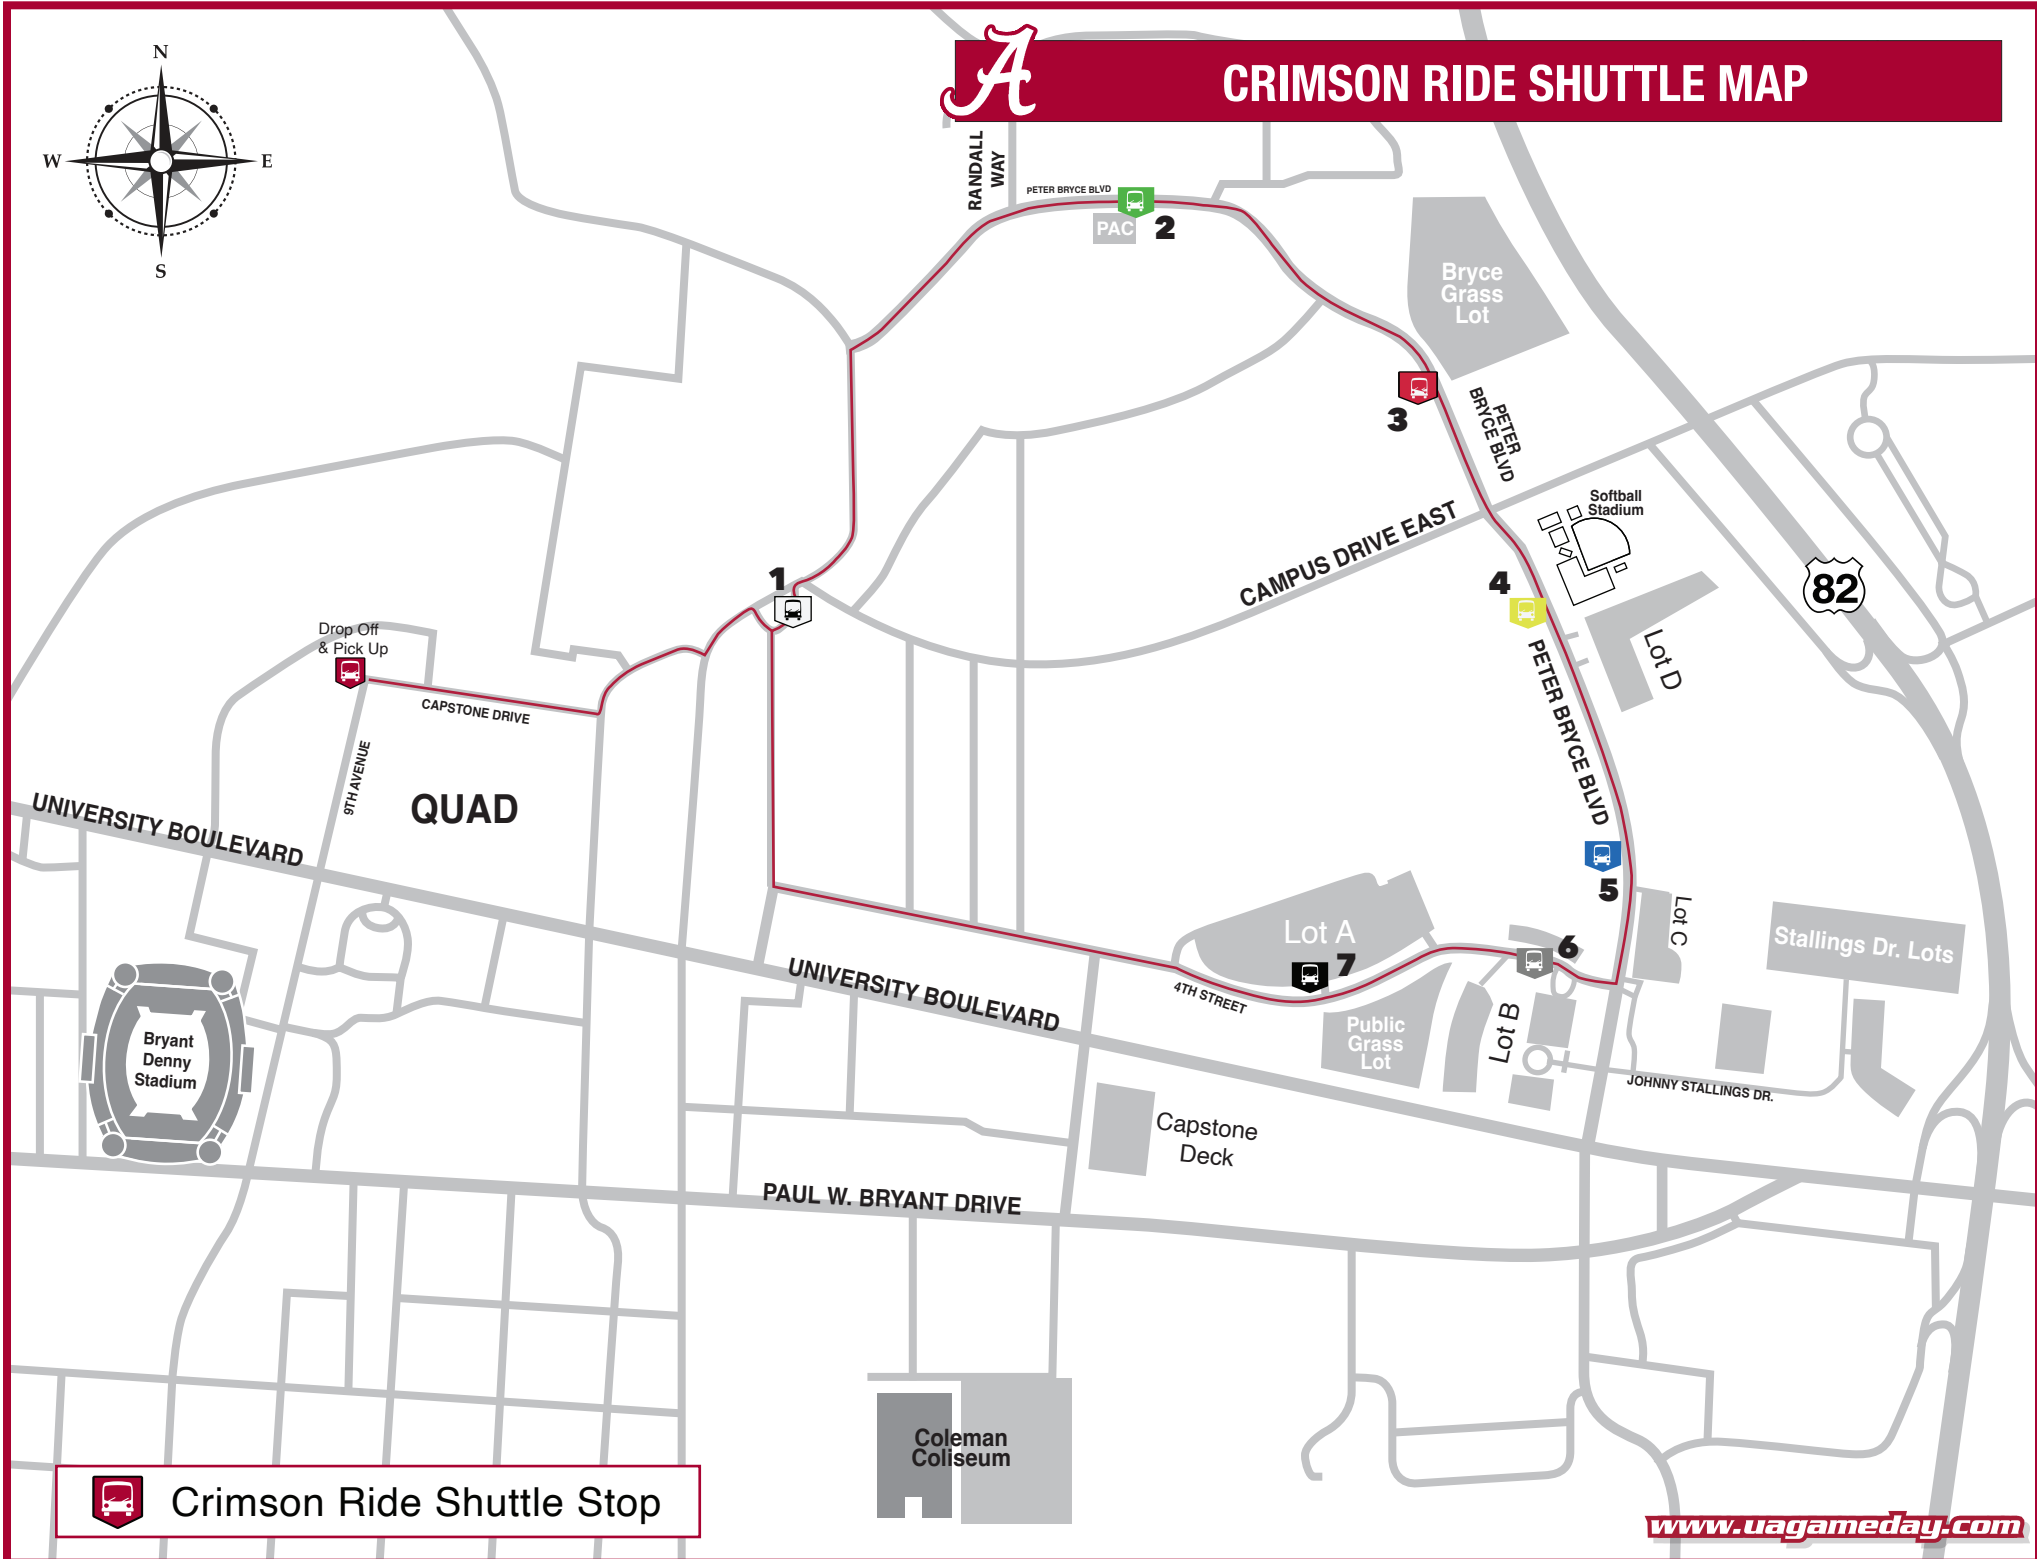

# CRIMSON RIDE SHUTTLE MAP

Crimson Ride Shuttle Stop