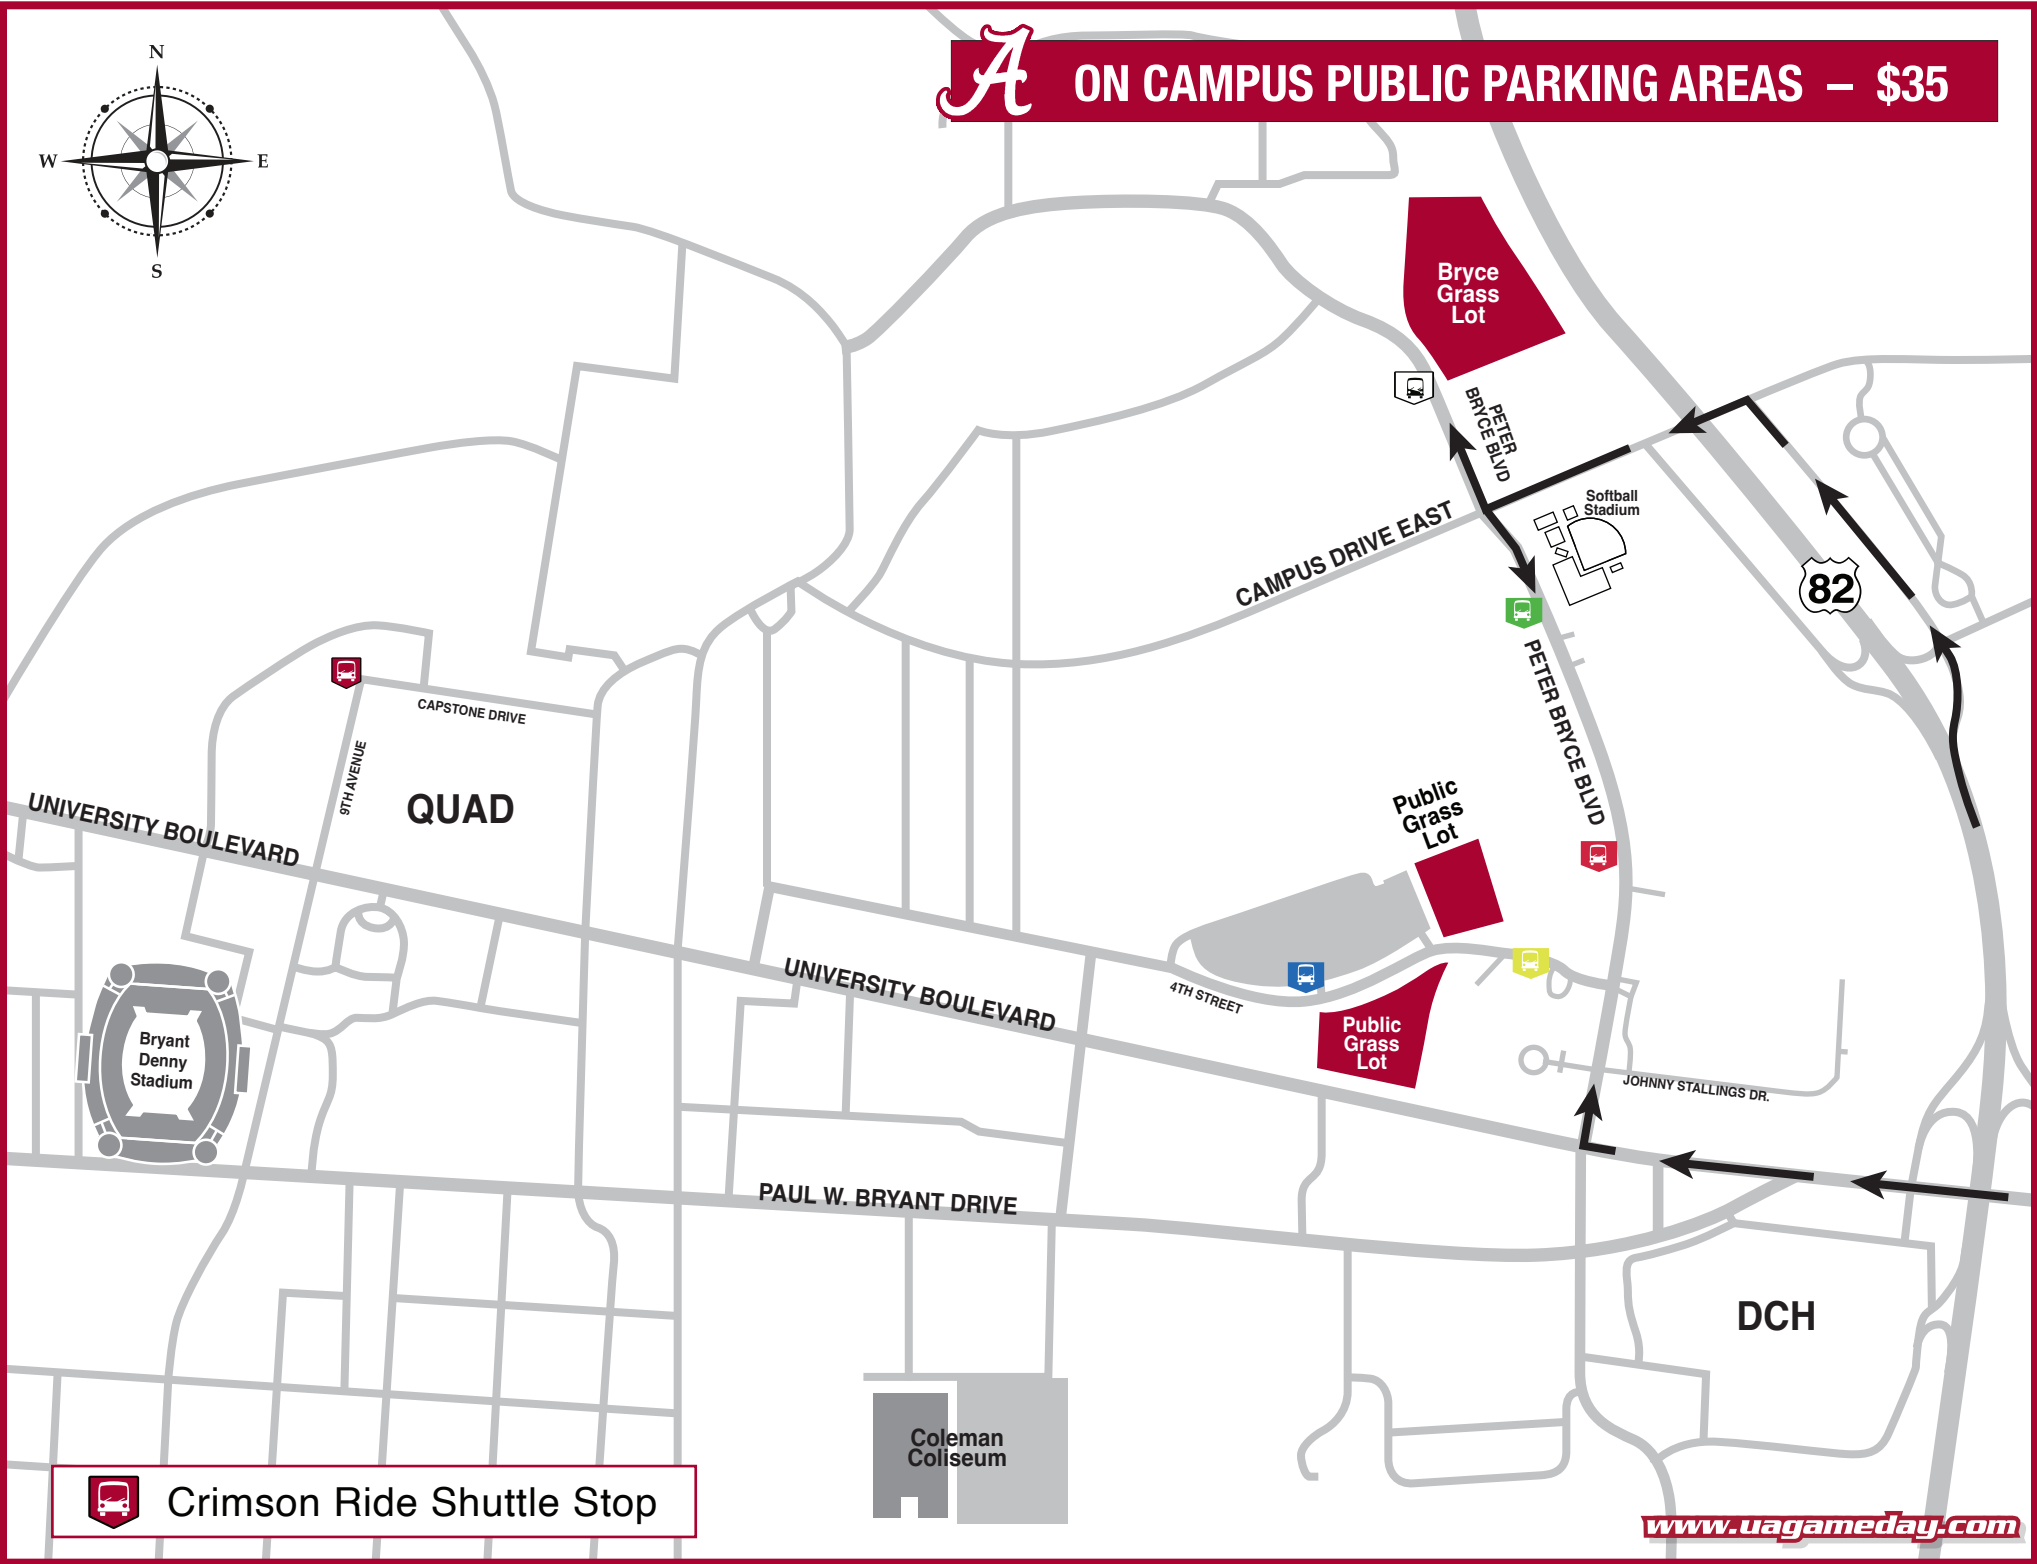

ON CAMPUS PUBLIC PARKING AREAS – \$35

Crimson Ride Shuttle Stop