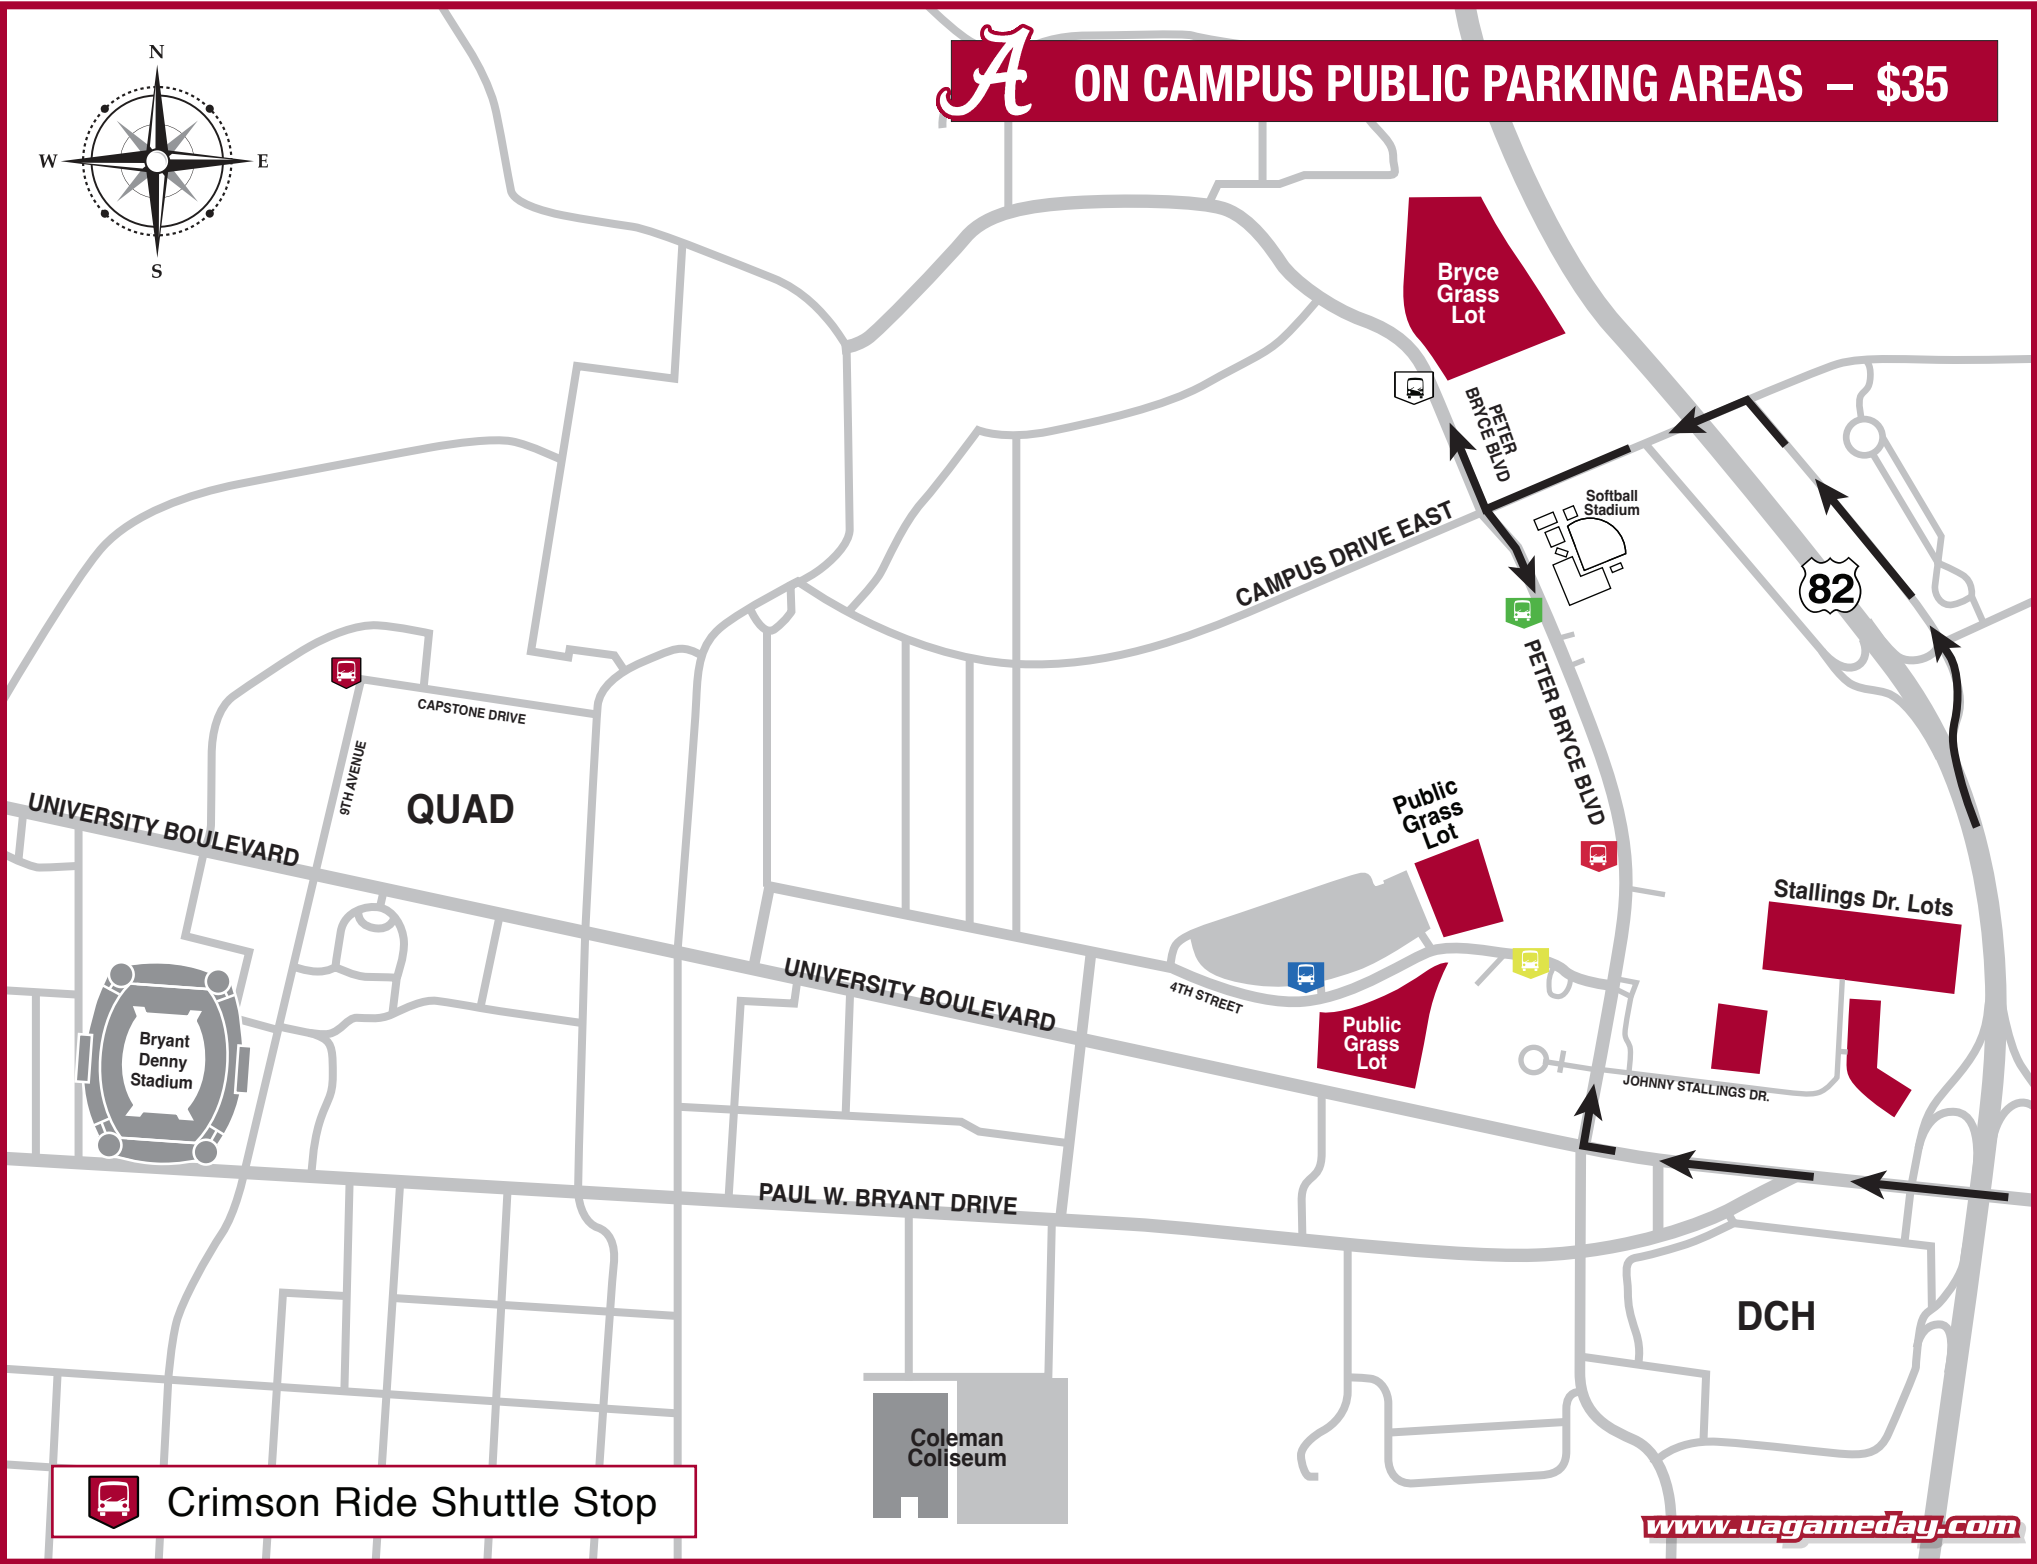

ON CAMPUS PUBLIC PARKING AREAS – \$35

Crimson Ride Shuttle Stop