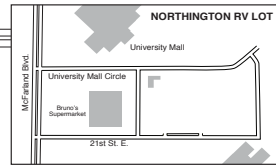

Gameday Traffic Route Zones

- "I-359 Route-Zone"
- "McFarland Route-Zone"
- "Cottondale Route / Route 216-Zone"

NORTHINGTON RV LOT

www.uagameday.com