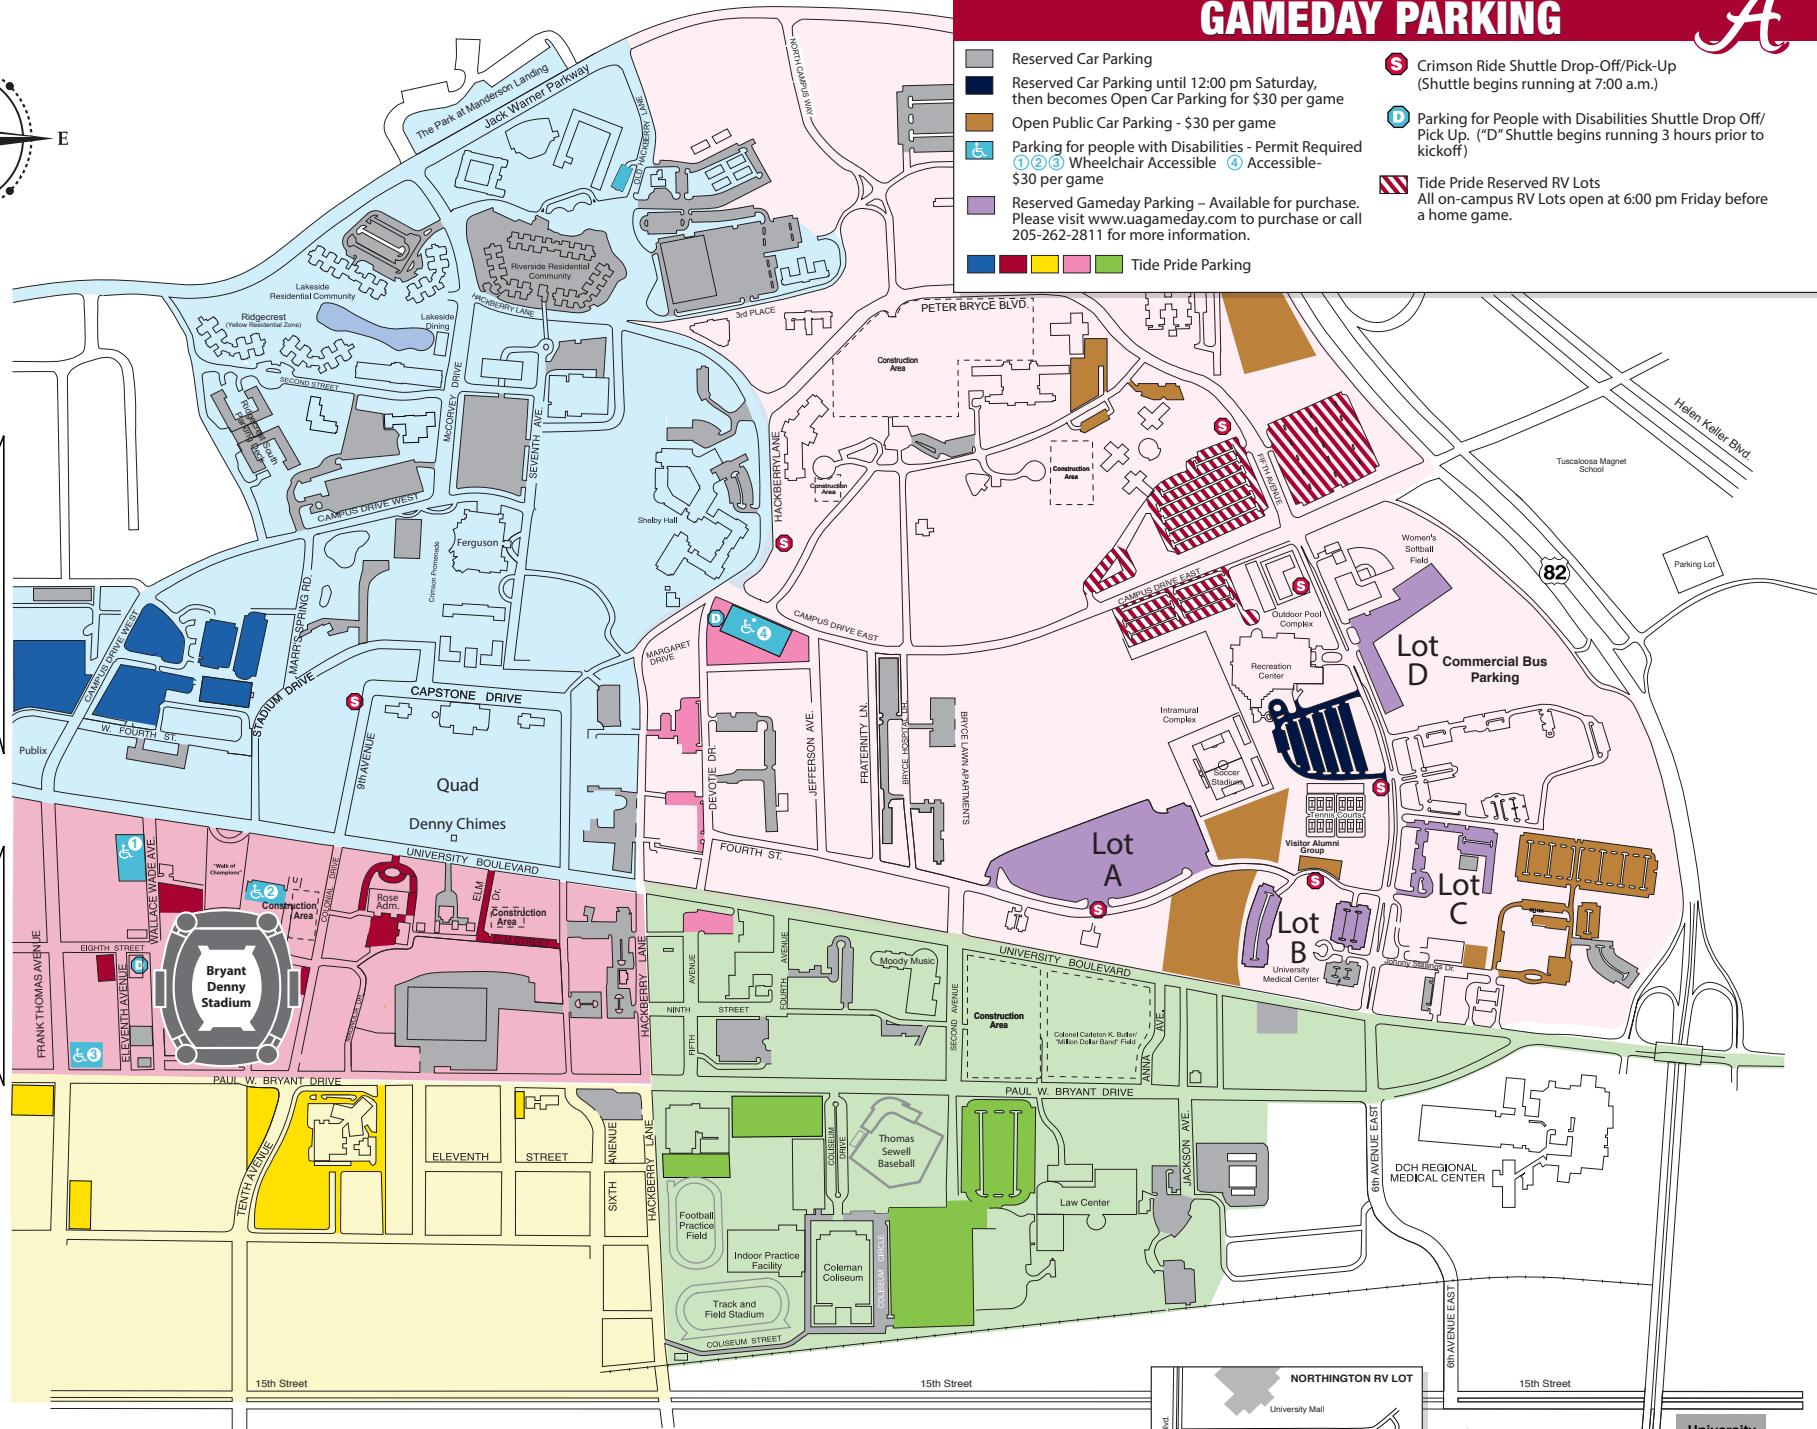

GAMEDAY PARKING

- Reserved Car Parking
- Reserved Car Parking until 12:00 pm Saturday, then becomes Open Car Parking for \$30 per game
- Open Public Car Parking - \$30 per game
- Parking for people with Disabilities - Permit Required
① ② ③ Wheelchair Accessible ④ Accessible - \$30 per game
- Reserved Gameday Parking - Available for purchase. Please visit www.uagameday.com to purchase or call 205-262-2811 for more information.
- Tide Pride Parking
- Crimson Ride Shuttle Drop-Off/Pick-Up (Shuttle begins running at 7:00 a.m.)
- Parking for People with Disabilities Shuttle Drop-Off/Pick Up. ("D" Shuttle begins running 3 hours prior to kickoff)
- Tide Pride Reserved RV Lots
All on-campus RV Lots open at 6:00 pm Friday before a home game.

Gameday Traffic Route Zones

- "I-359 Route-Zone"
- "McFarland Route-Zone"
- "Cottondale Route / Route 216-Zone"

NORTHINGTON RV LOT

www.uagameday.com