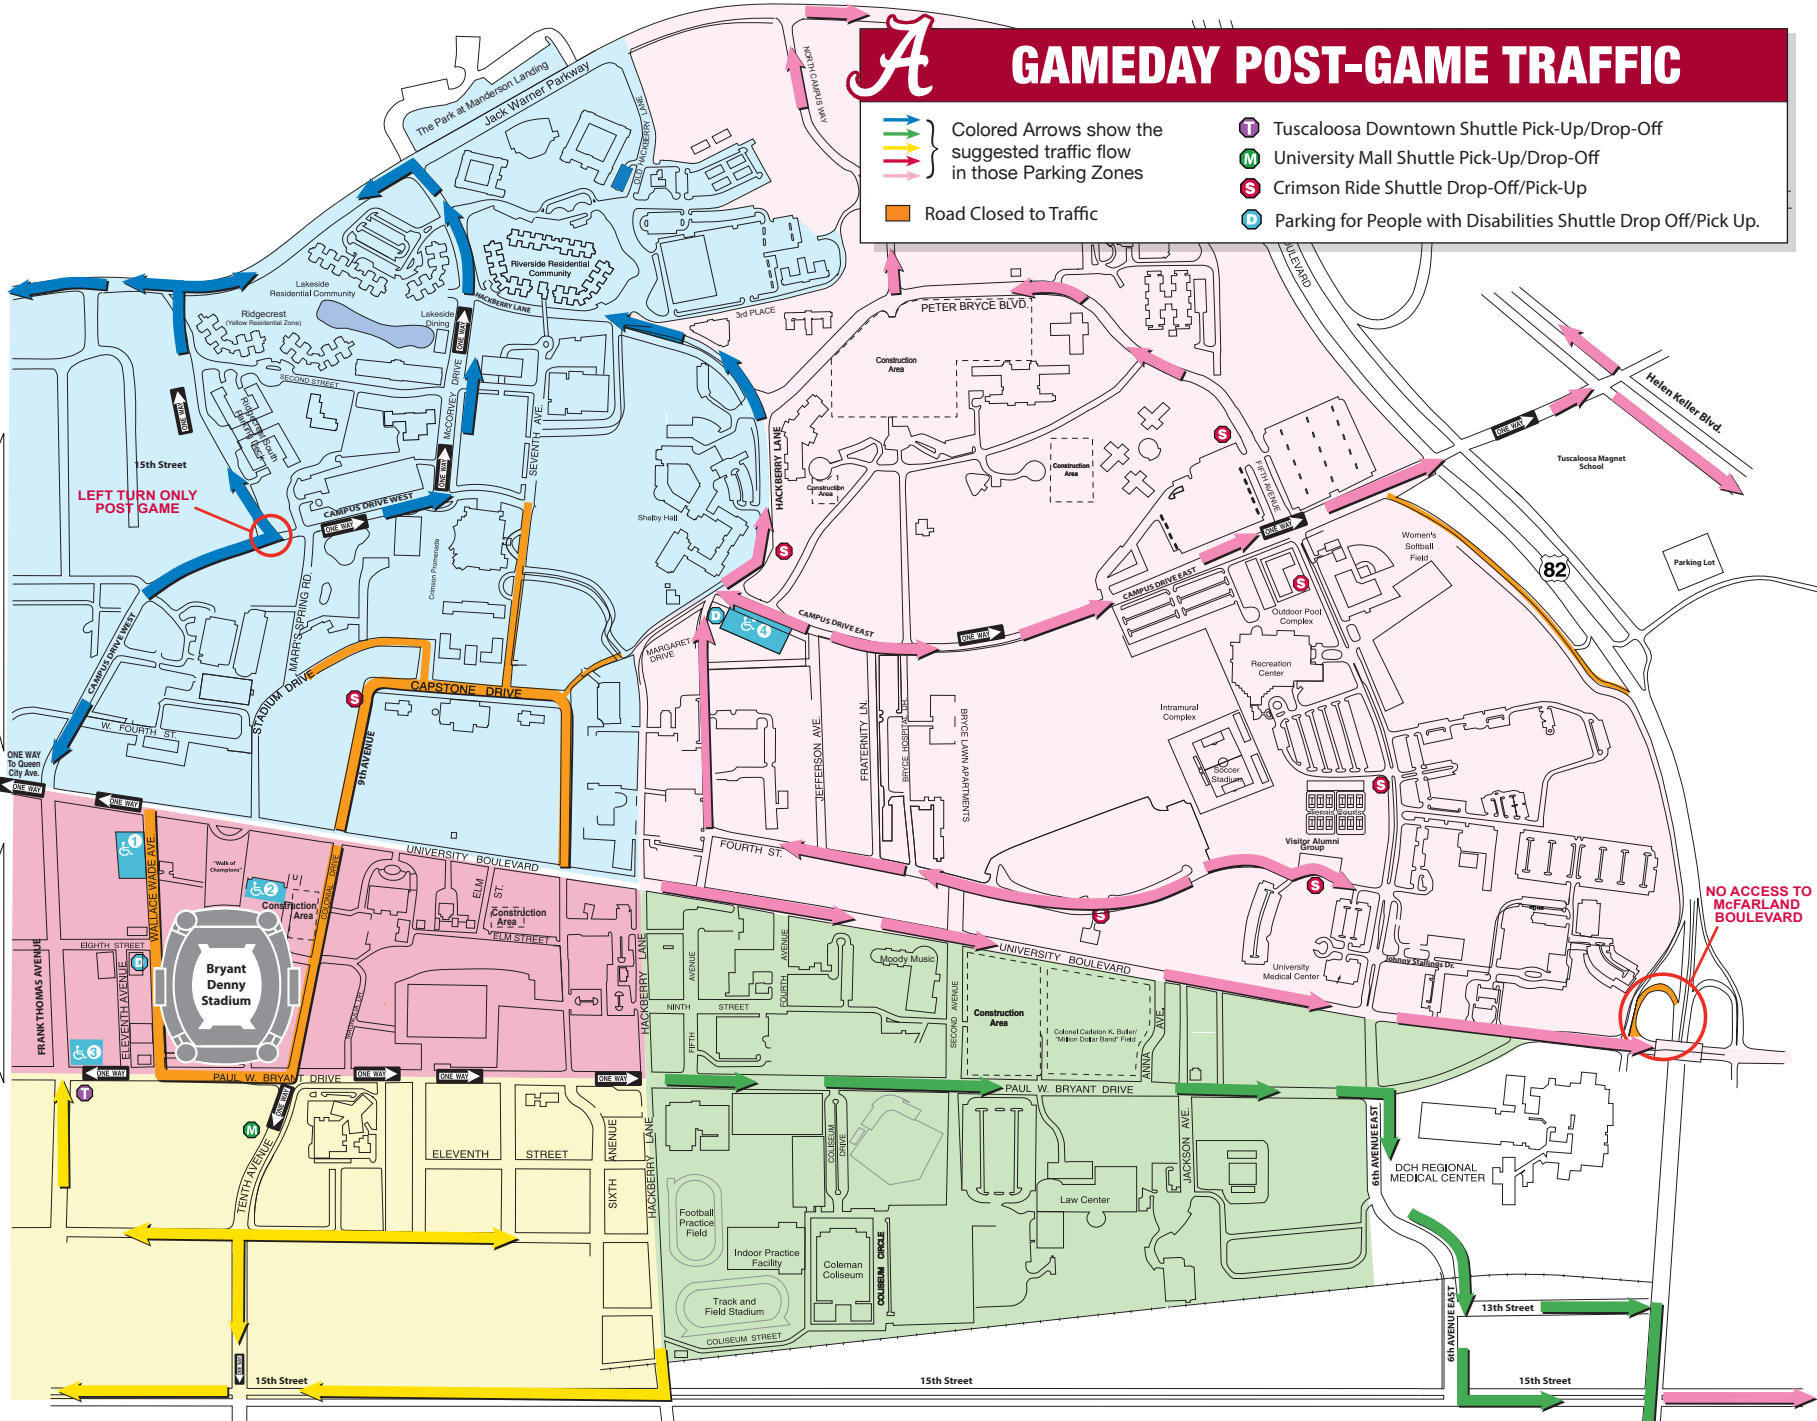

# GAMEDAY POST-GAME TRAFFIC

- Colored Arrows show the suggested traffic flow in those Parking Zones
- Road Closed to Traffic

- Tuscaloosa Downtown Shuttle Pick-Up/Drop-Off
- University Mall Shuttle Pick-Up/Drop-Off
- Crimson Ride Shuttle Drop-Off/Pick-Up
- Parking for People with Disabilities Shuttle Drop Off/Pick Up.

LEFT TURN ONLY POST GAME

NO ACCESS TO MCFARLAND BOULEVARD

## Gameday Traffic Route Zones

- I-359 Route-Zone
- McFarland Route-Zone
- Cottondale Route / Route 216-Zone