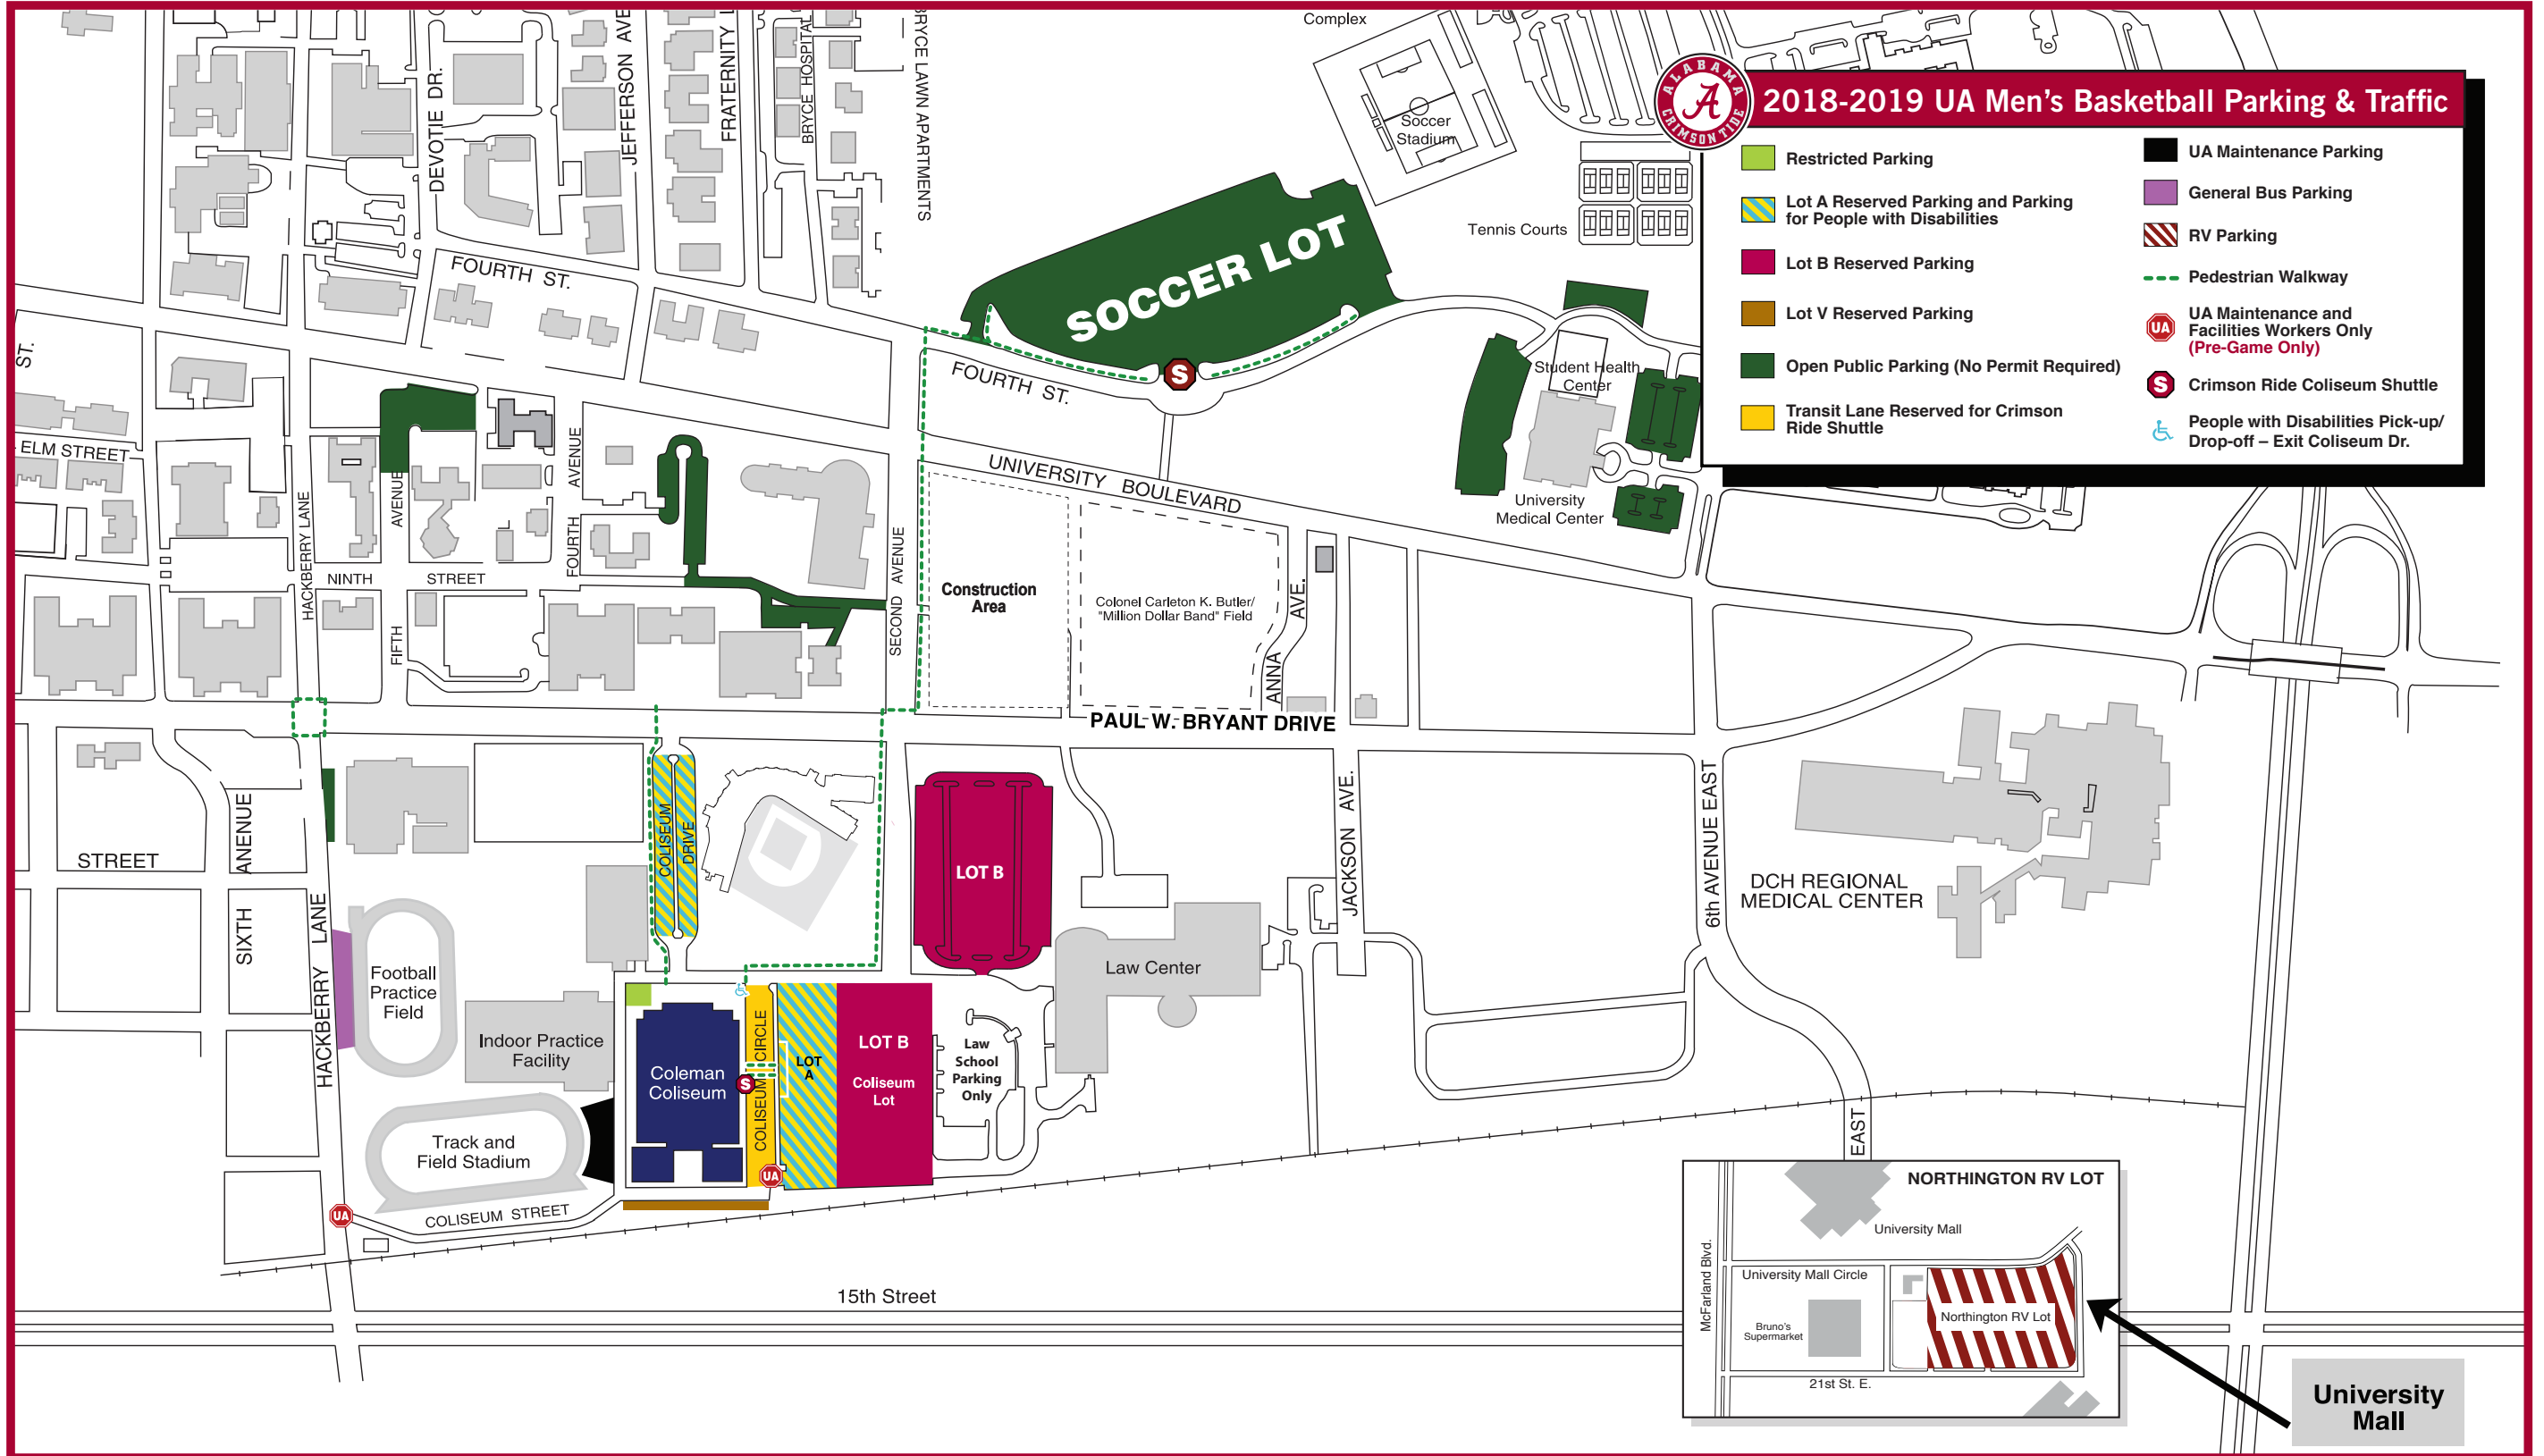

# 2018-2019 UA Men's Basketball Parking & Traffic

- Restricted Parking
- Lot A Reserved Parking and Parking for People with Disabilities
- Lot B Reserved Parking
- Lot V Reserved Parking
- Open Public Parking (No Permit Required)
- Transit Lane Reserved for Crimson Ride Shuttle
- UA Maintenance Parking
- General Bus Parking
- RV Parking
- Pedestrian Walkway
- UA Maintenance and Facilities Workers Only (Pre-Game Only)
- Crimson Ride Coliseum Shuttle
- People with Disabilities Pick-up/ Drop-off - Exit Coliseum Dr.

University Mall