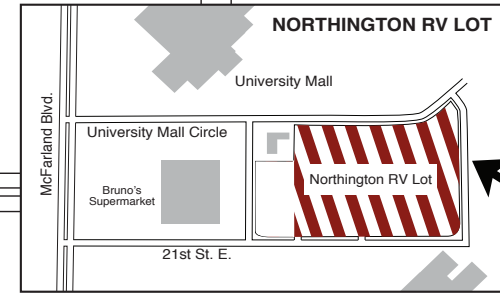

# 2018-2019 UA Men's Basketball Parking & Traffic

- Restricted Parking
- Lot A Reserved Parking and Parking for People with Disabilities
- Lot B Reserved Parking
- Lot V Reserved Parking
- Open Public Parking (No Permit Required)
- Transit Lane Reserved for Crimson Ride Shuttle
- UA Maintenance Parking
- General Bus Parking
- RV Parking
- Pedestrian Walkway
- UA Maintenance and Facilities Workers Only (Pre-Game Only)
- Crimson Ride Coliseum Shuttle
- People with Disabilities Pick-up/ Drop-off - Exit Coliseum Dr.

University Mall