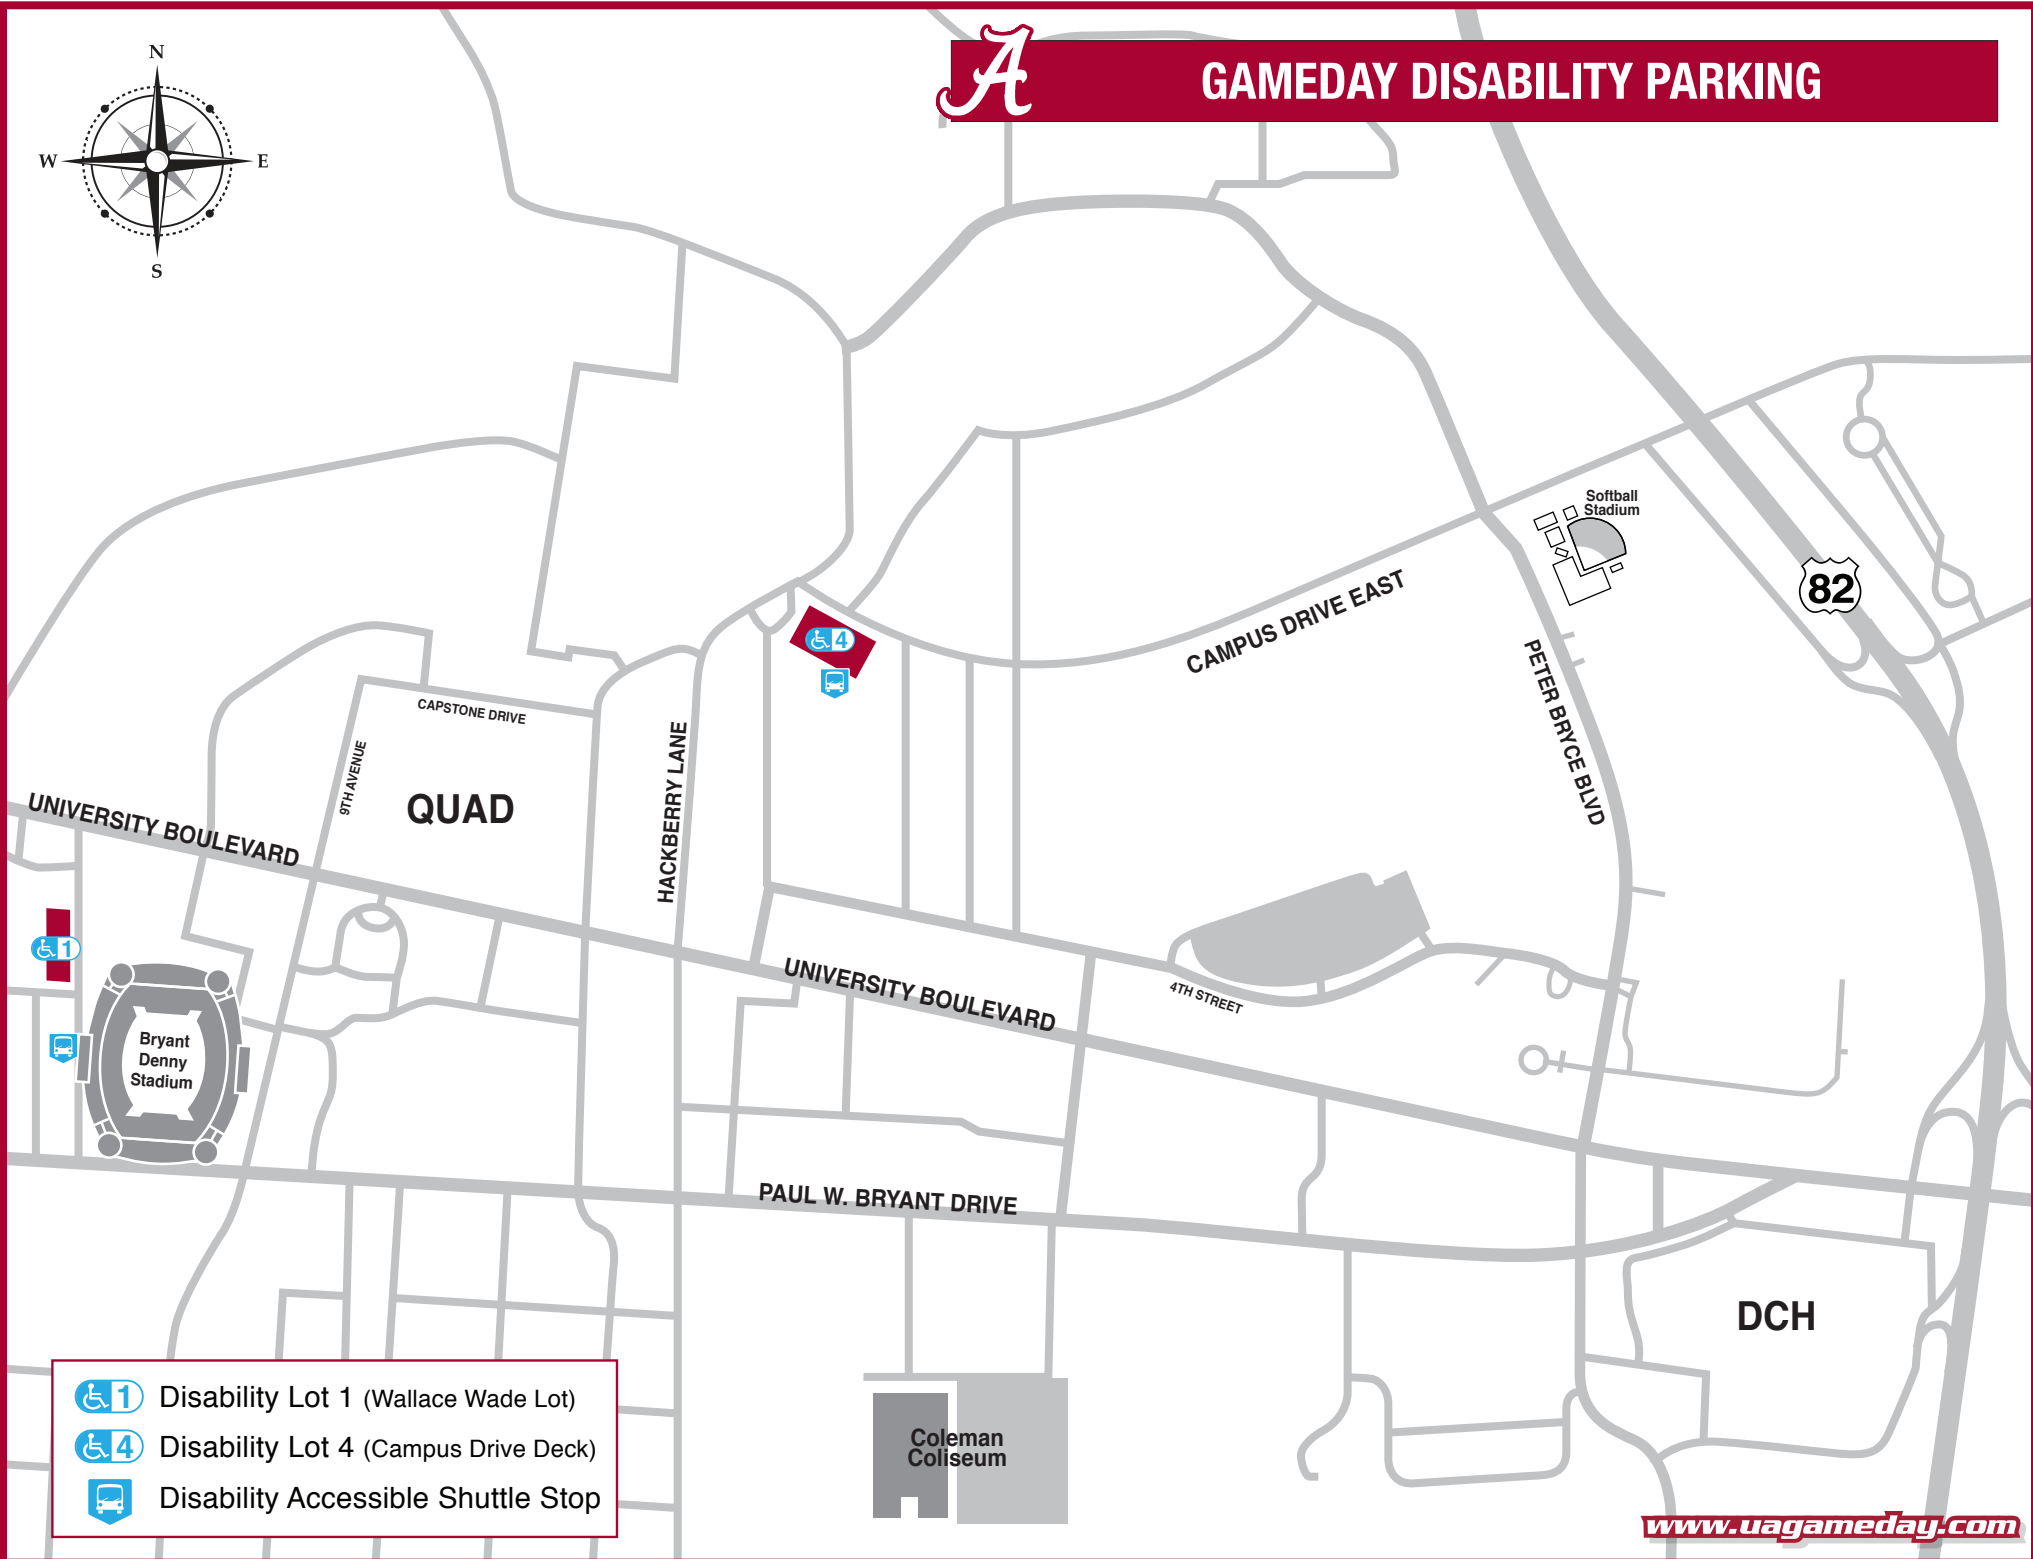

GAMEDAY DISABILITY PARKING

- Disability Lot 1 (Wallace Wade Lot)
- Disability Lot 4 (Campus Drive Deck)
- Disability Accessible Shuttle Stop