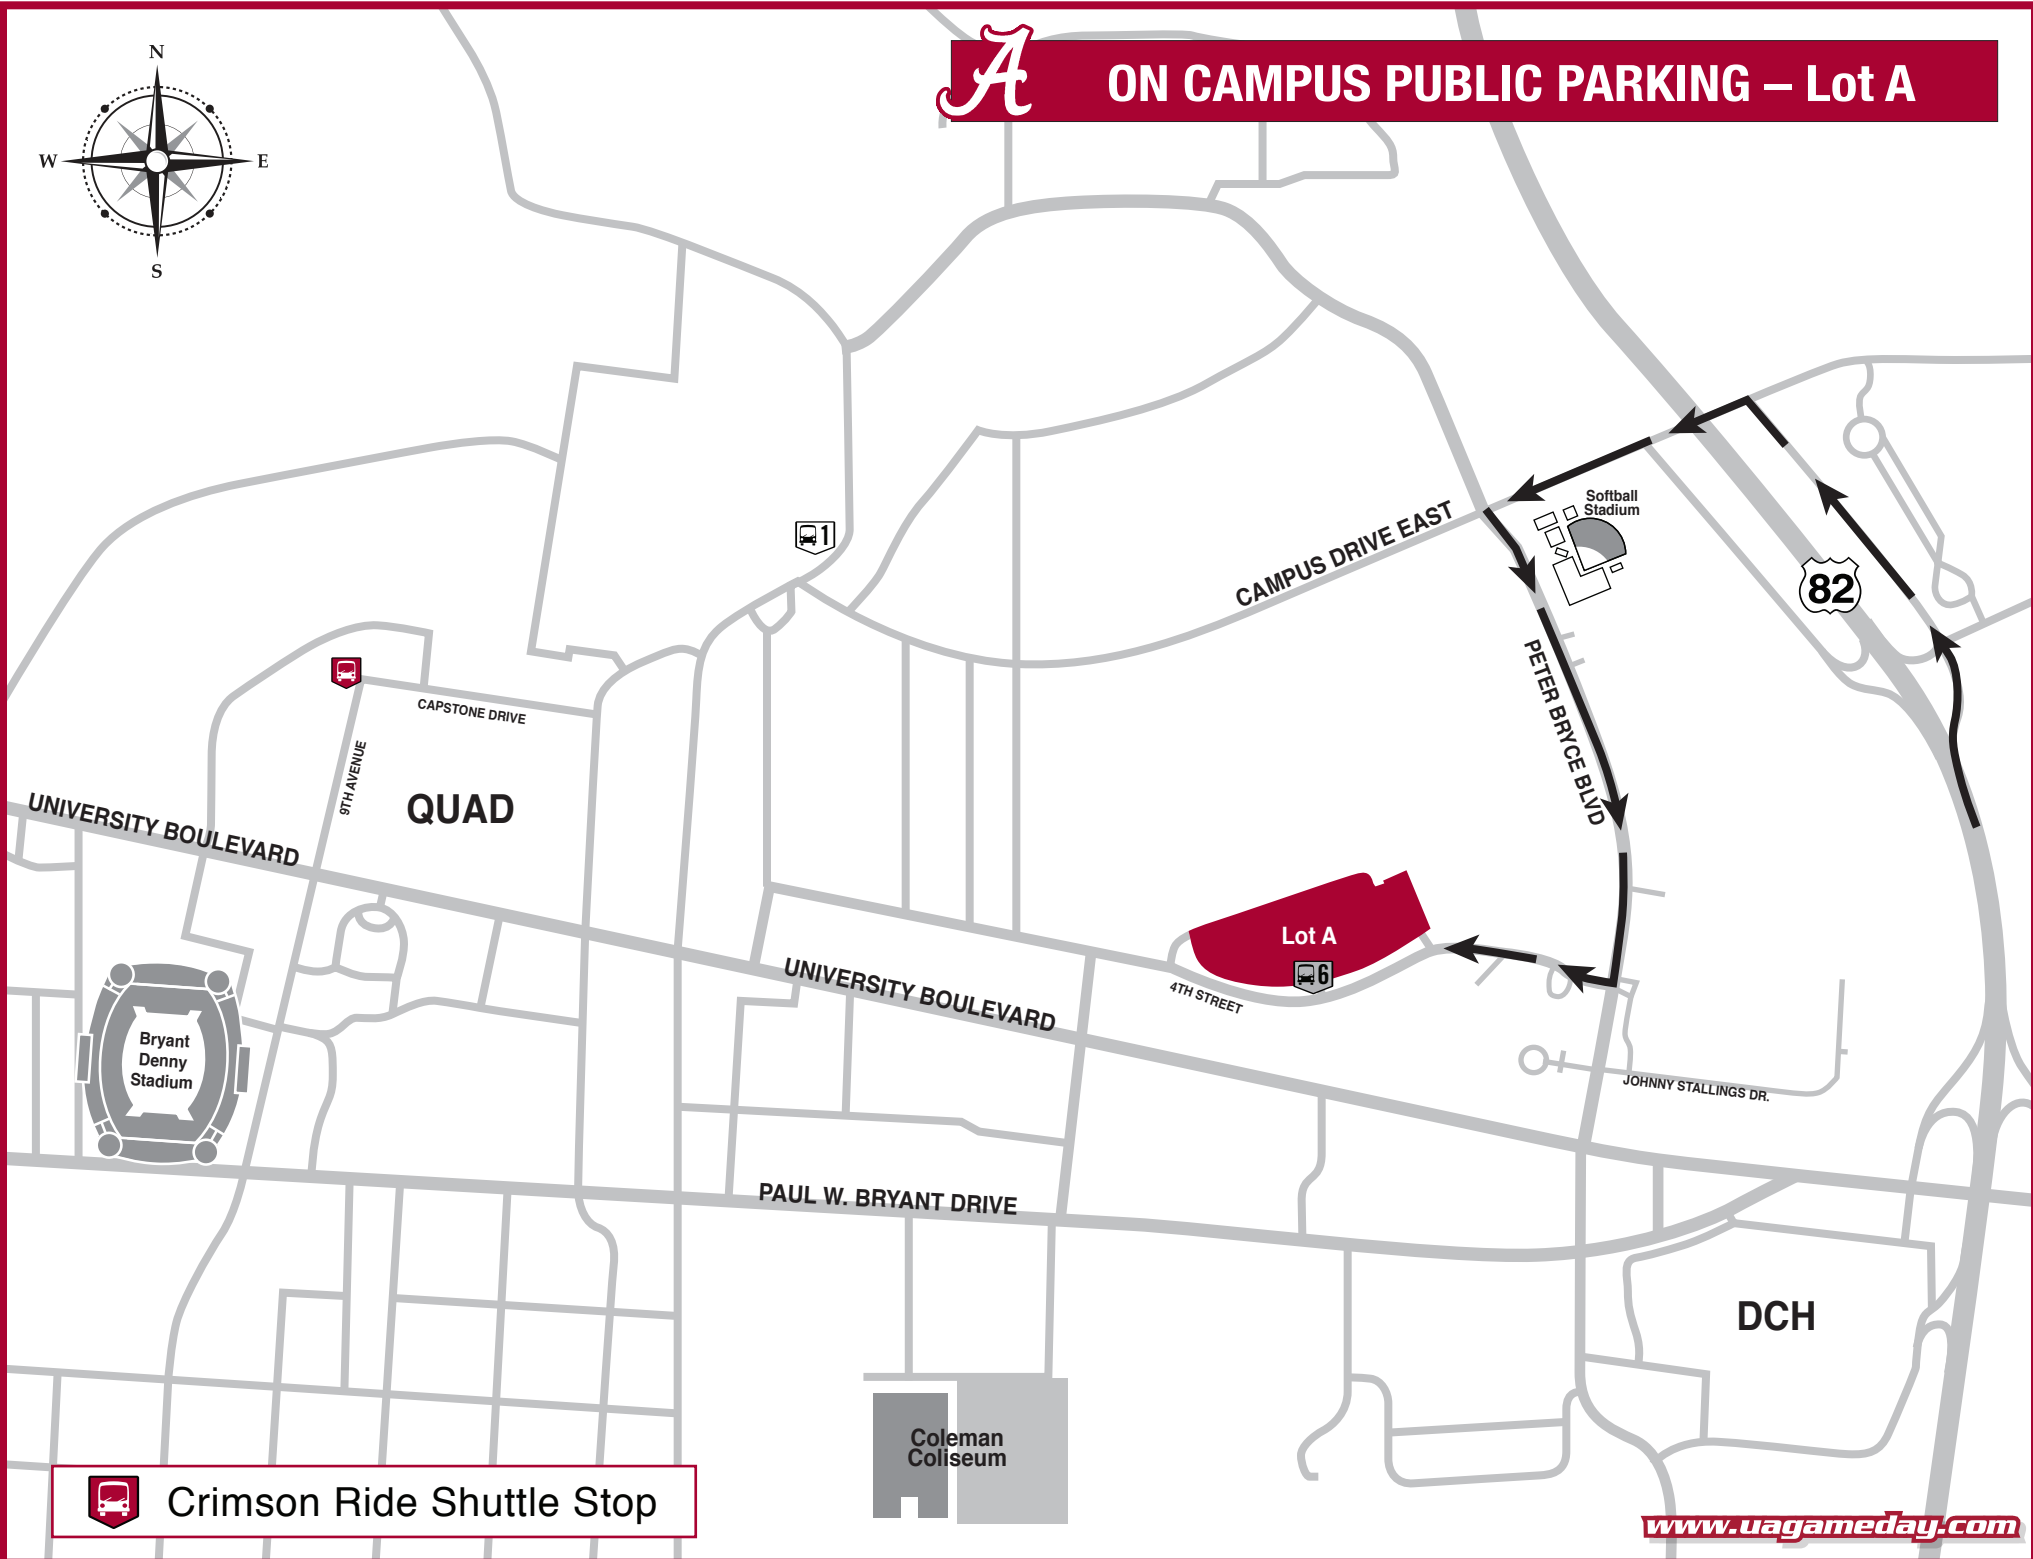

# ON CAMPUS PUBLIC PARKING – Lot A

Crimson Ride Shuttle Stop