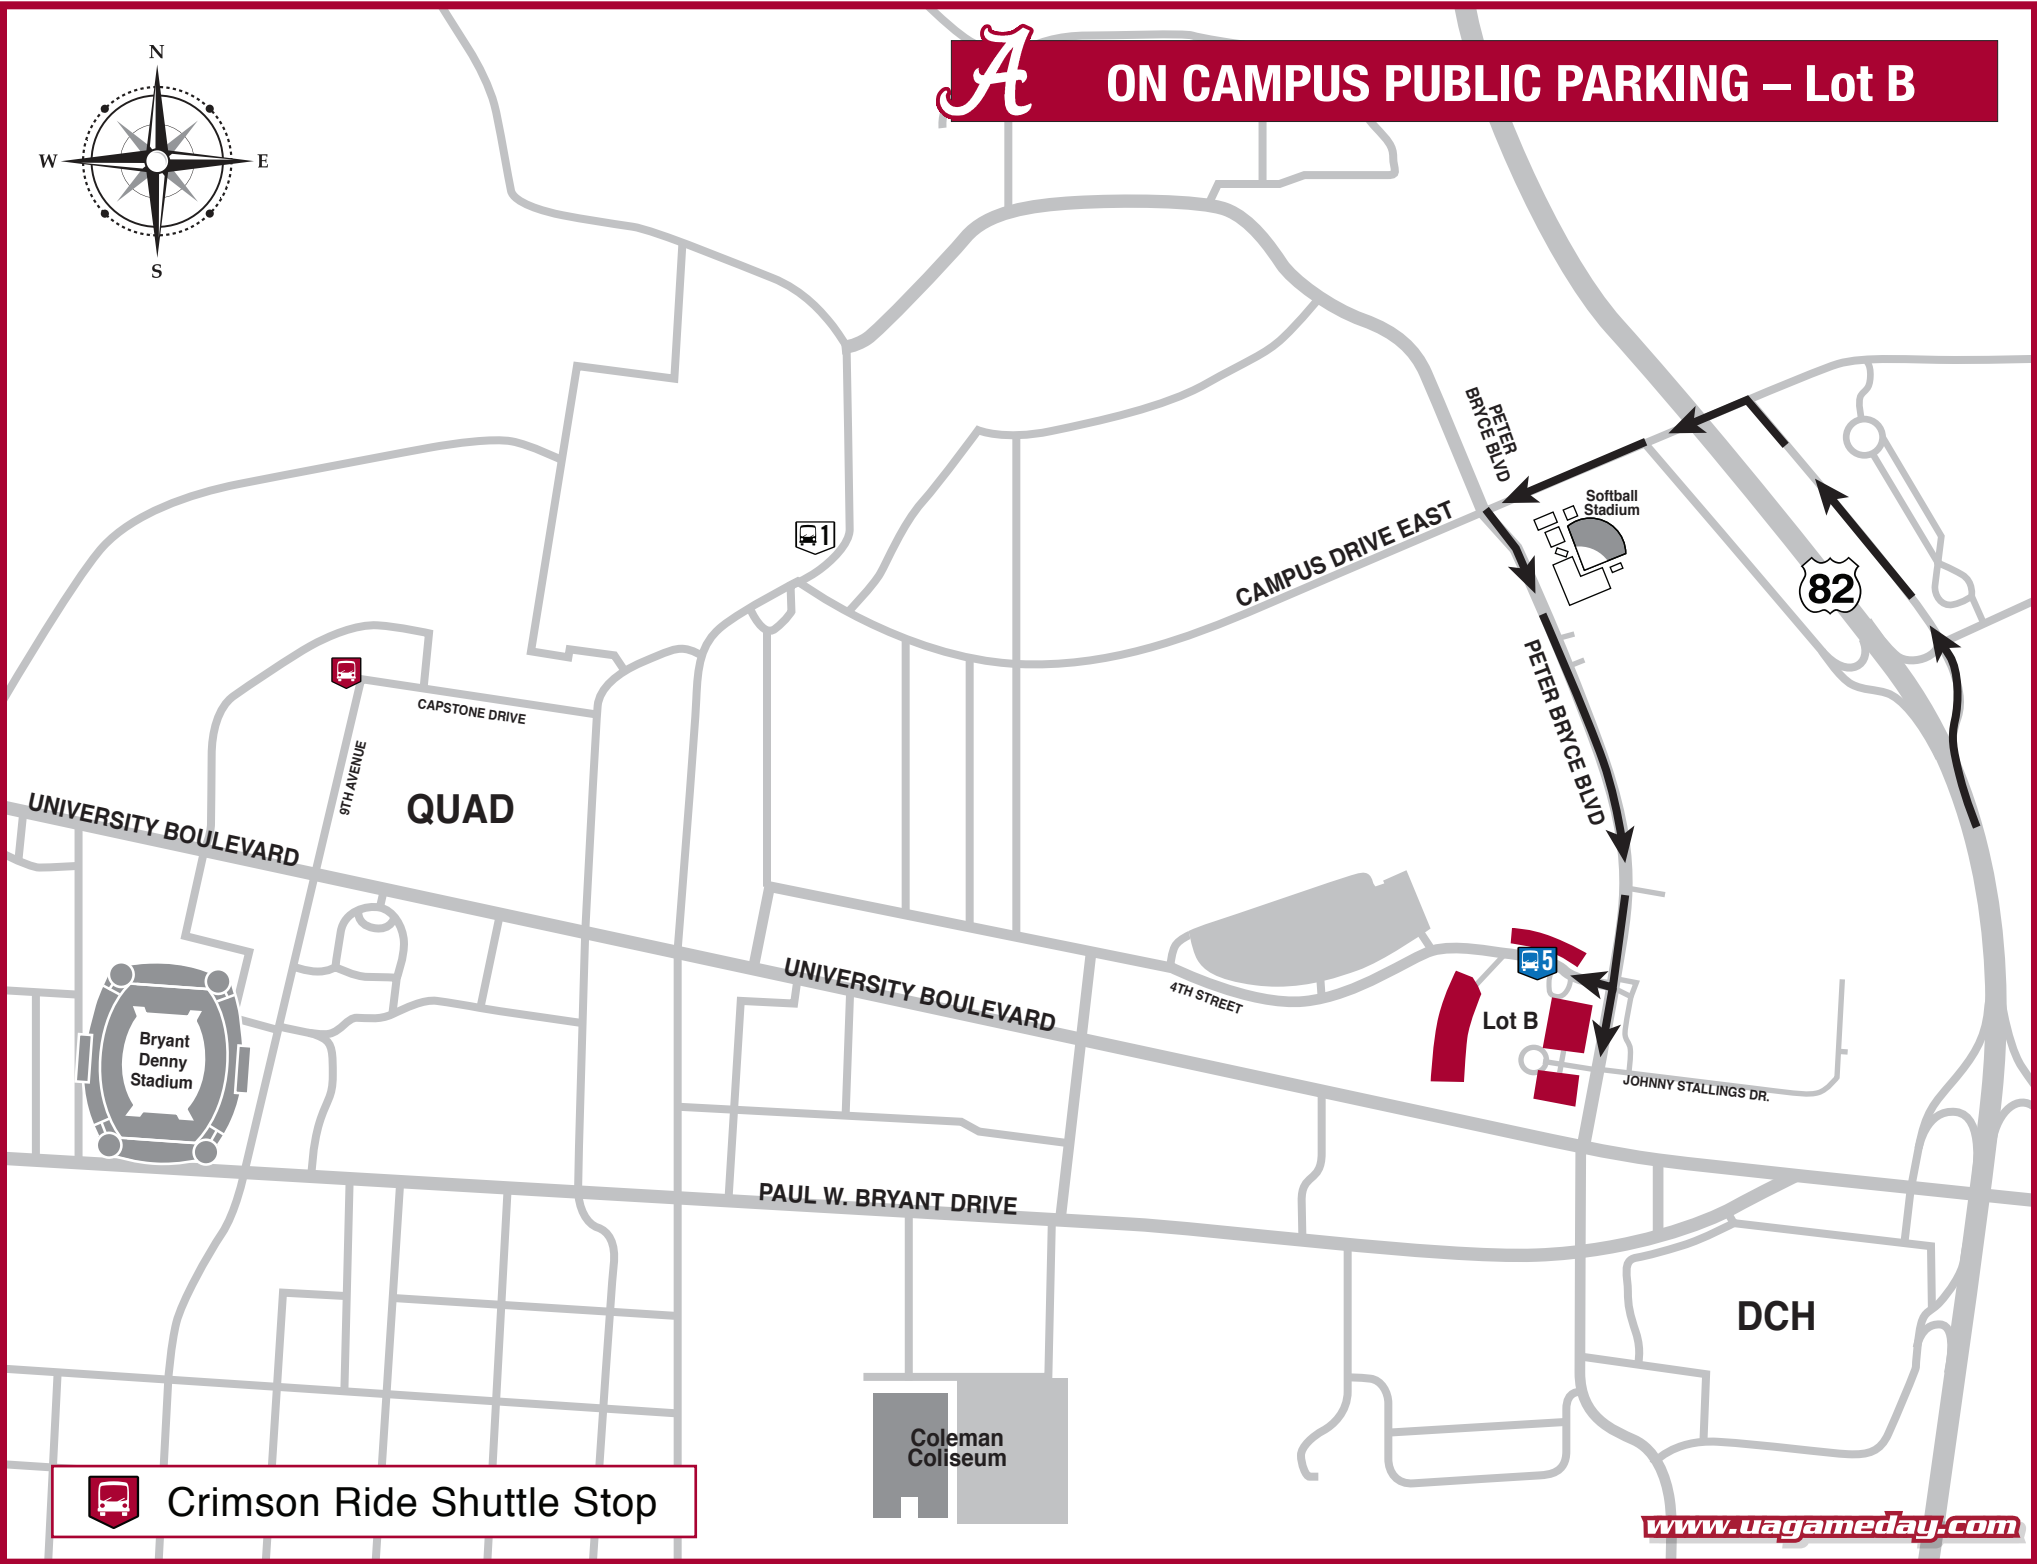

ON CAMPUS PUBLIC PARKING – Lot B

Crimson Ride Shuttle Stop