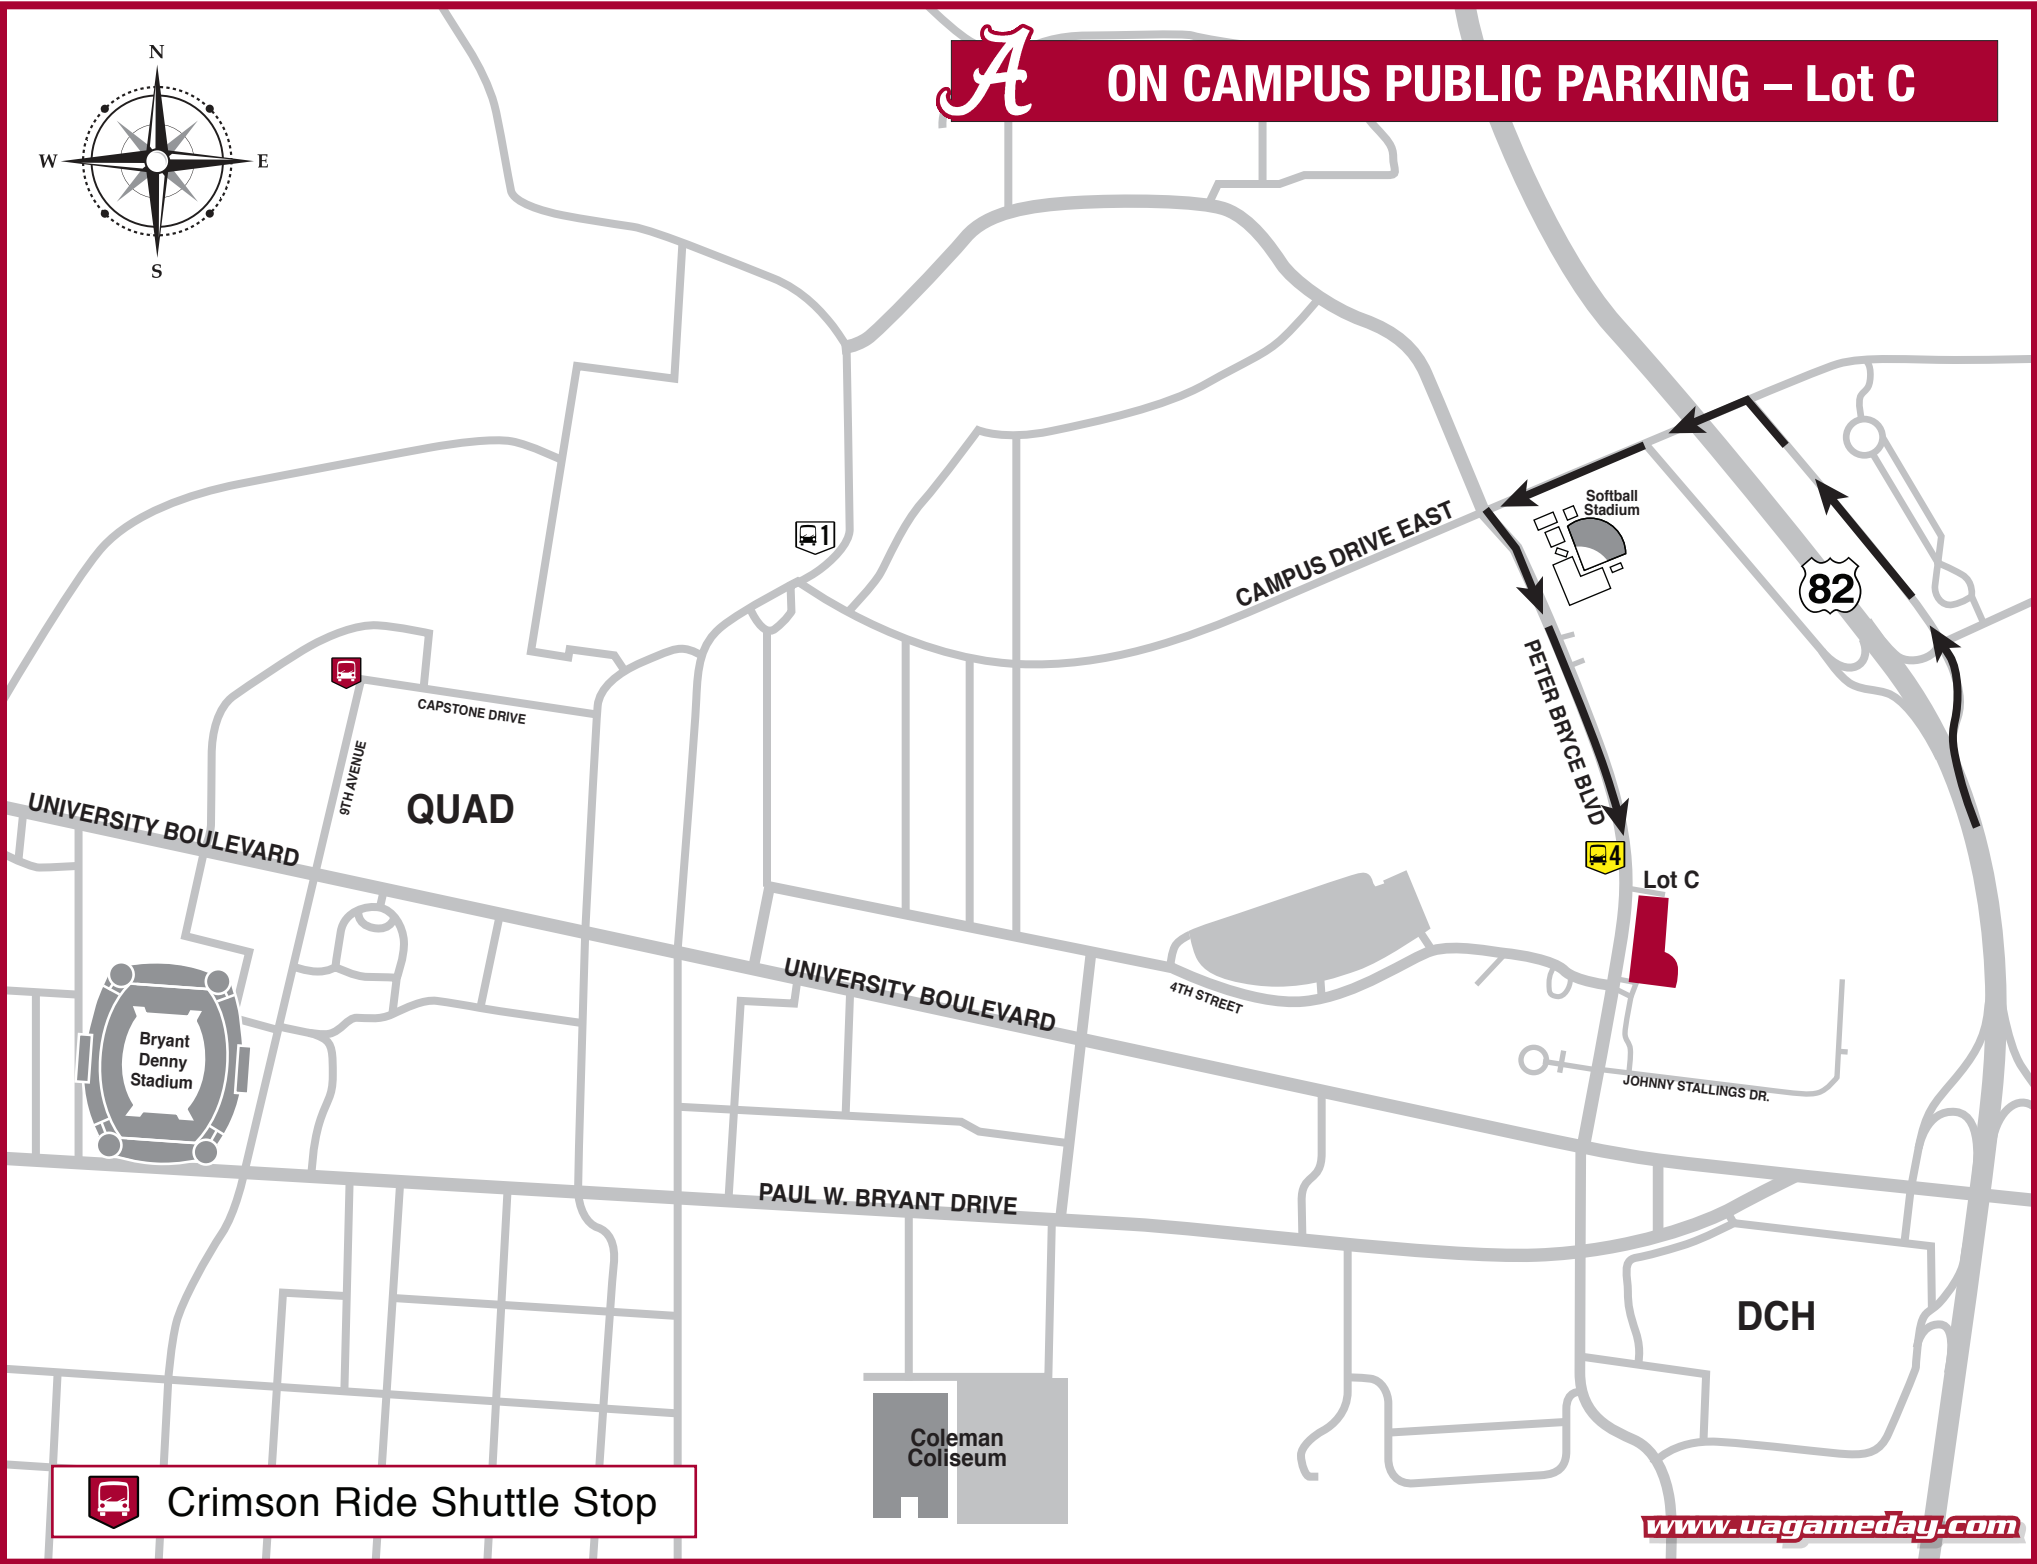

# ON CAMPUS PUBLIC PARKING – Lot C

Crimson Ride Shuttle Stop