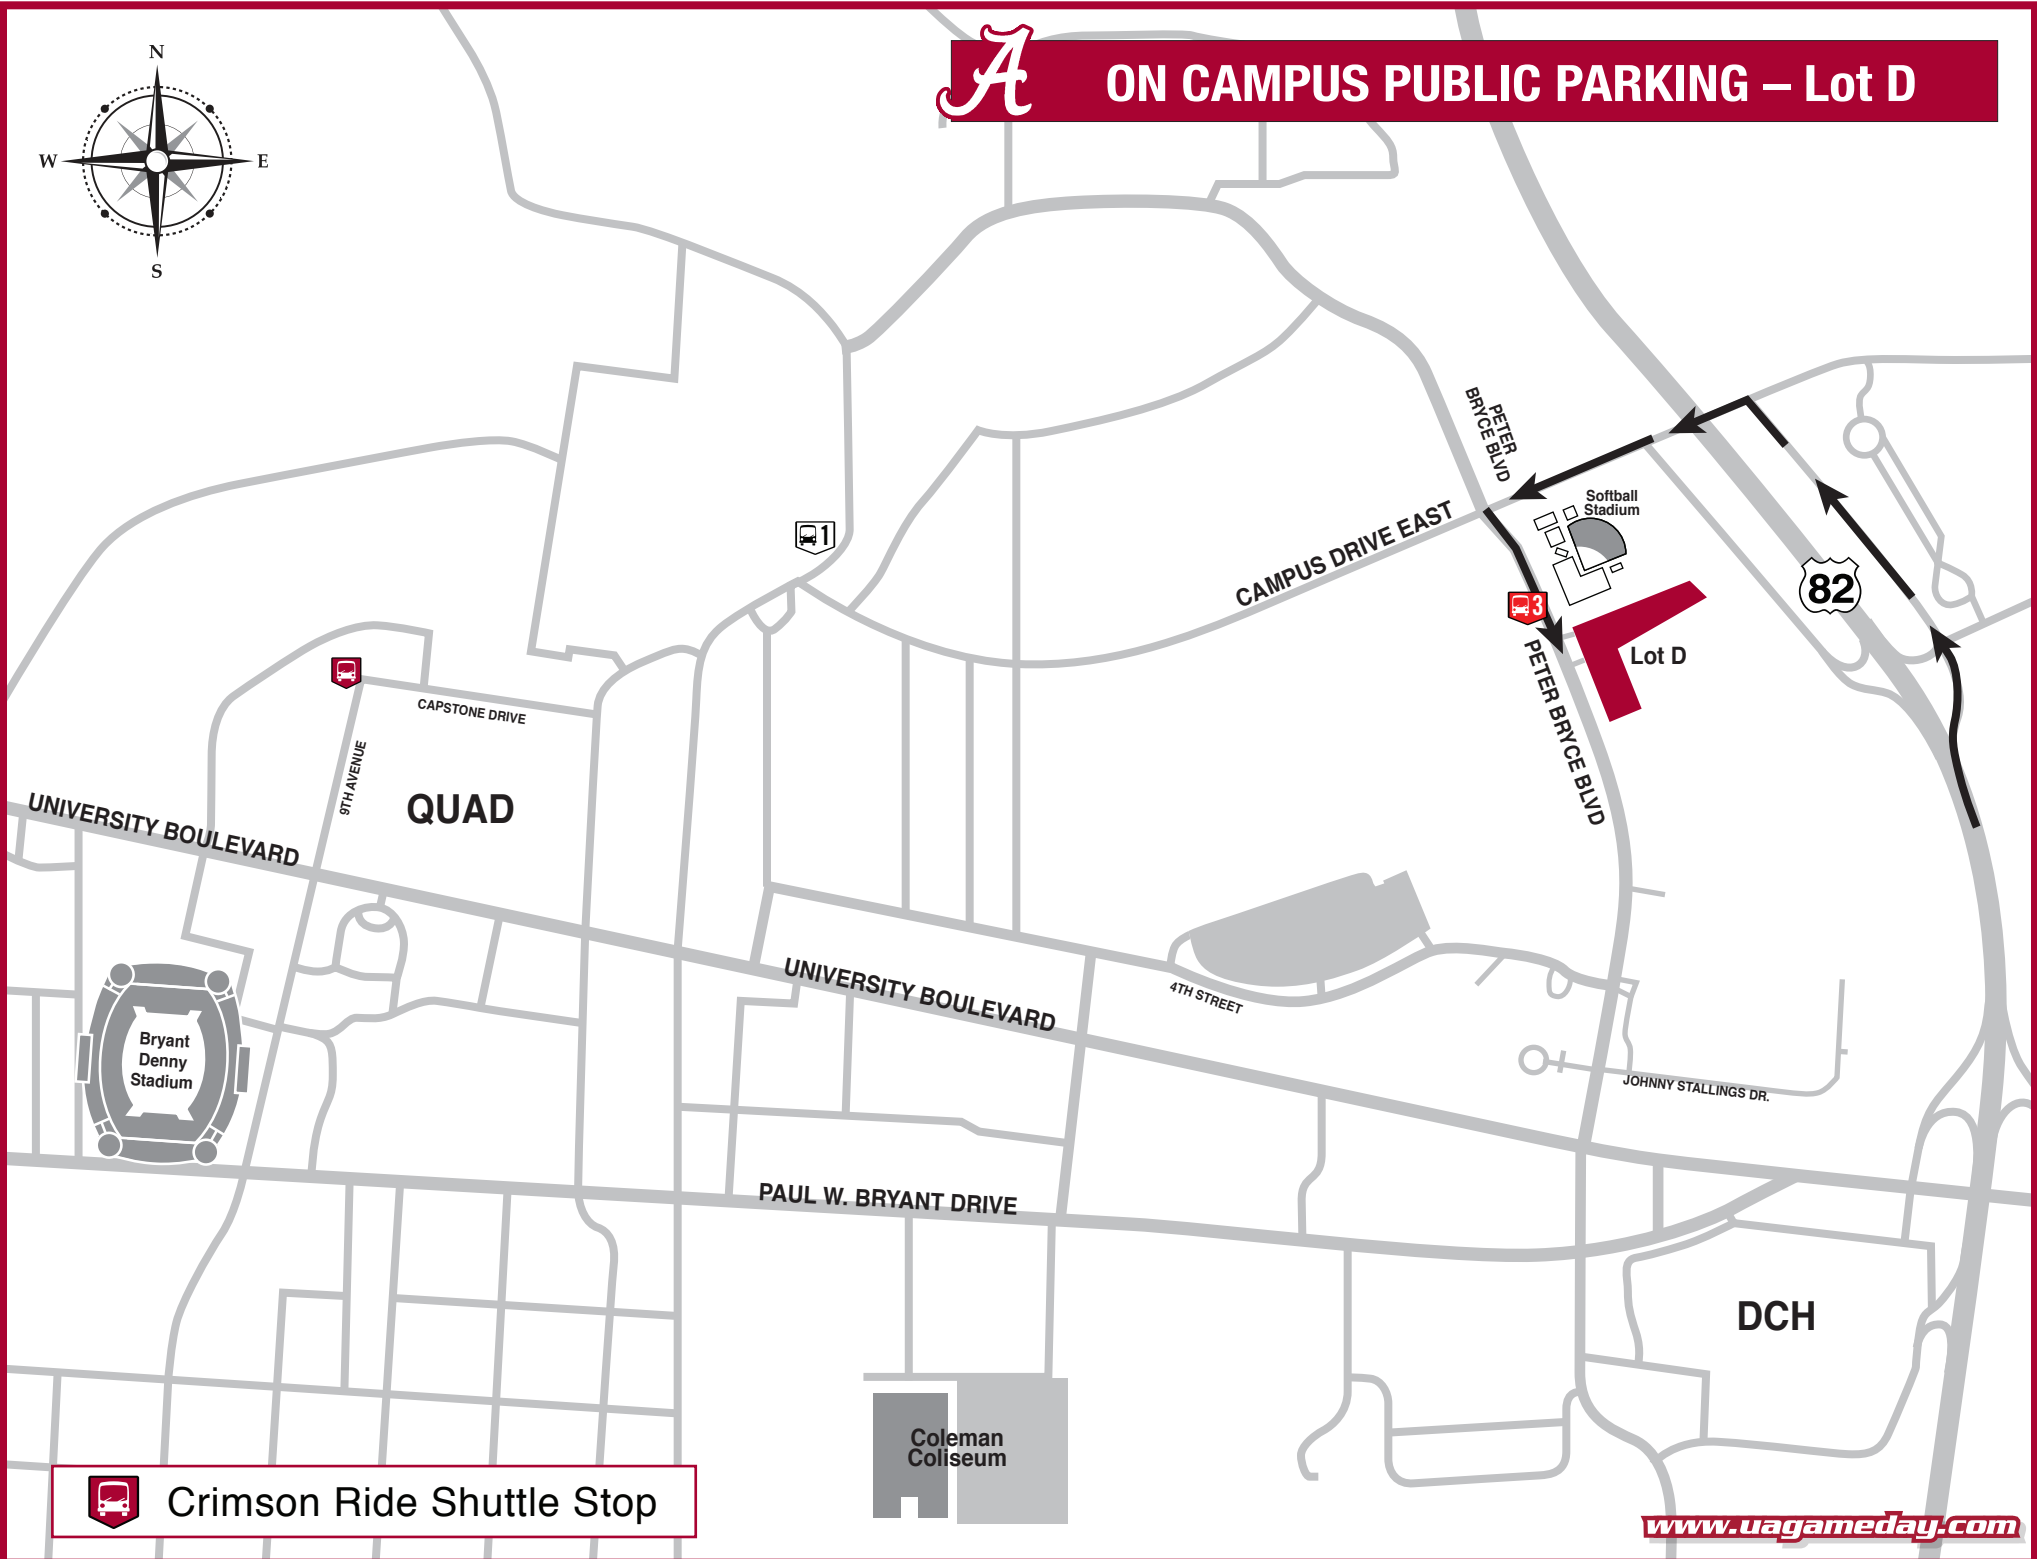

ON CAMPUS PUBLIC PARKING – Lot D

Crimson Ride Shuttle Stop