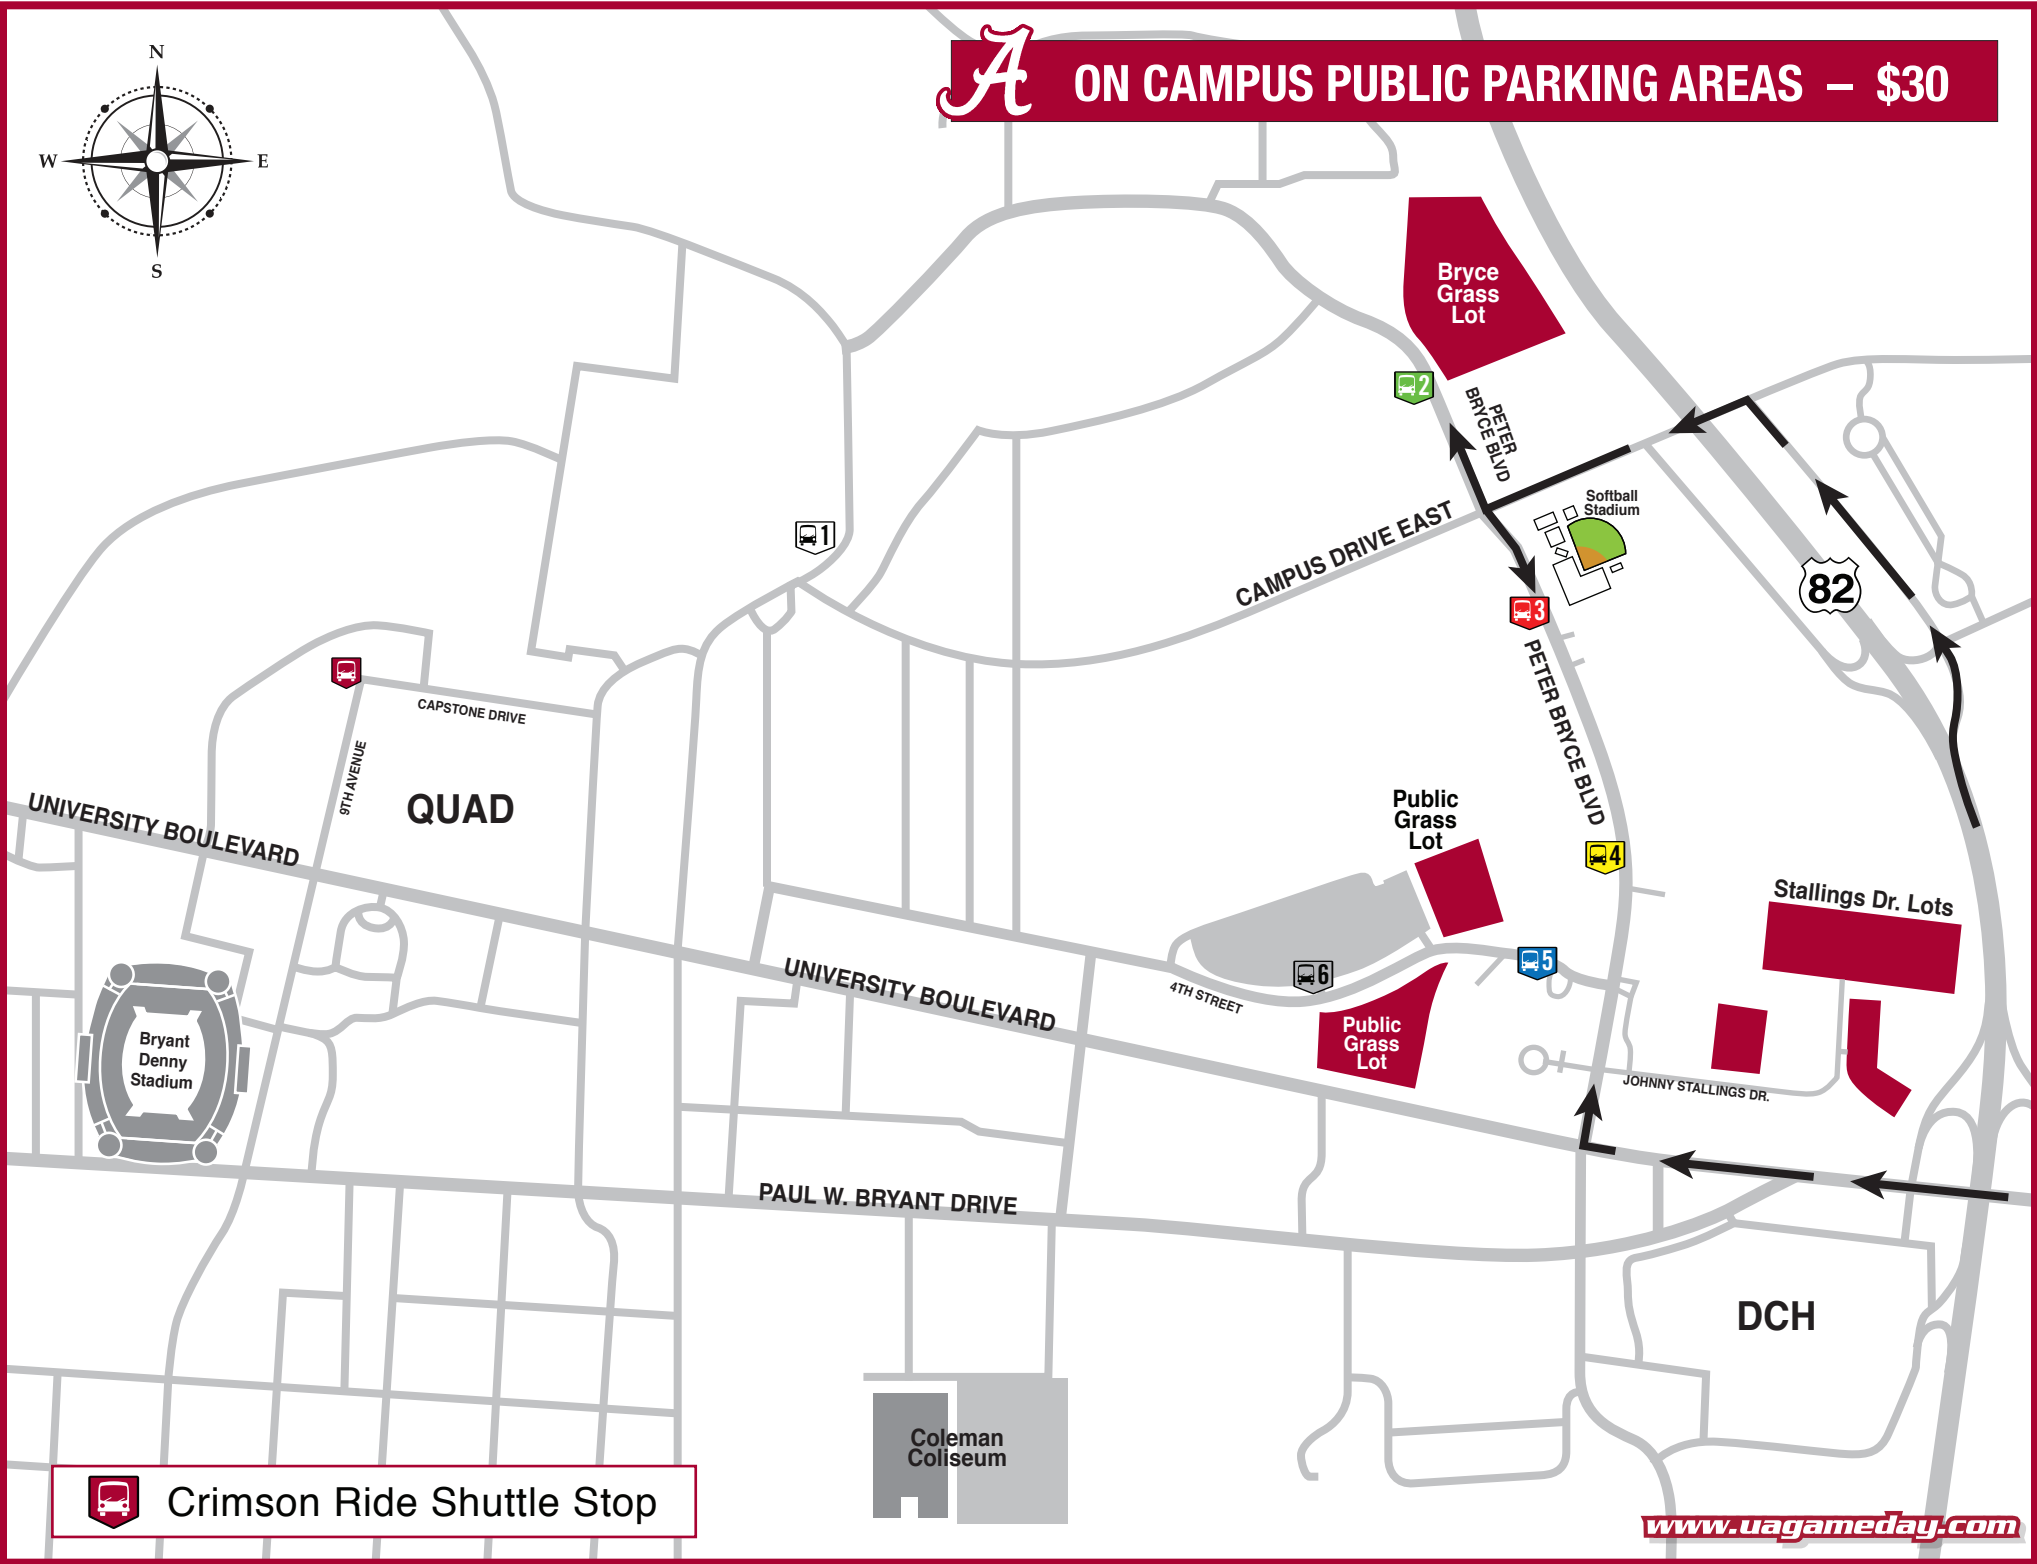

ON CAMPUS PUBLIC PARKING AREAS – \$30

Crimson Ride Shuttle Stop