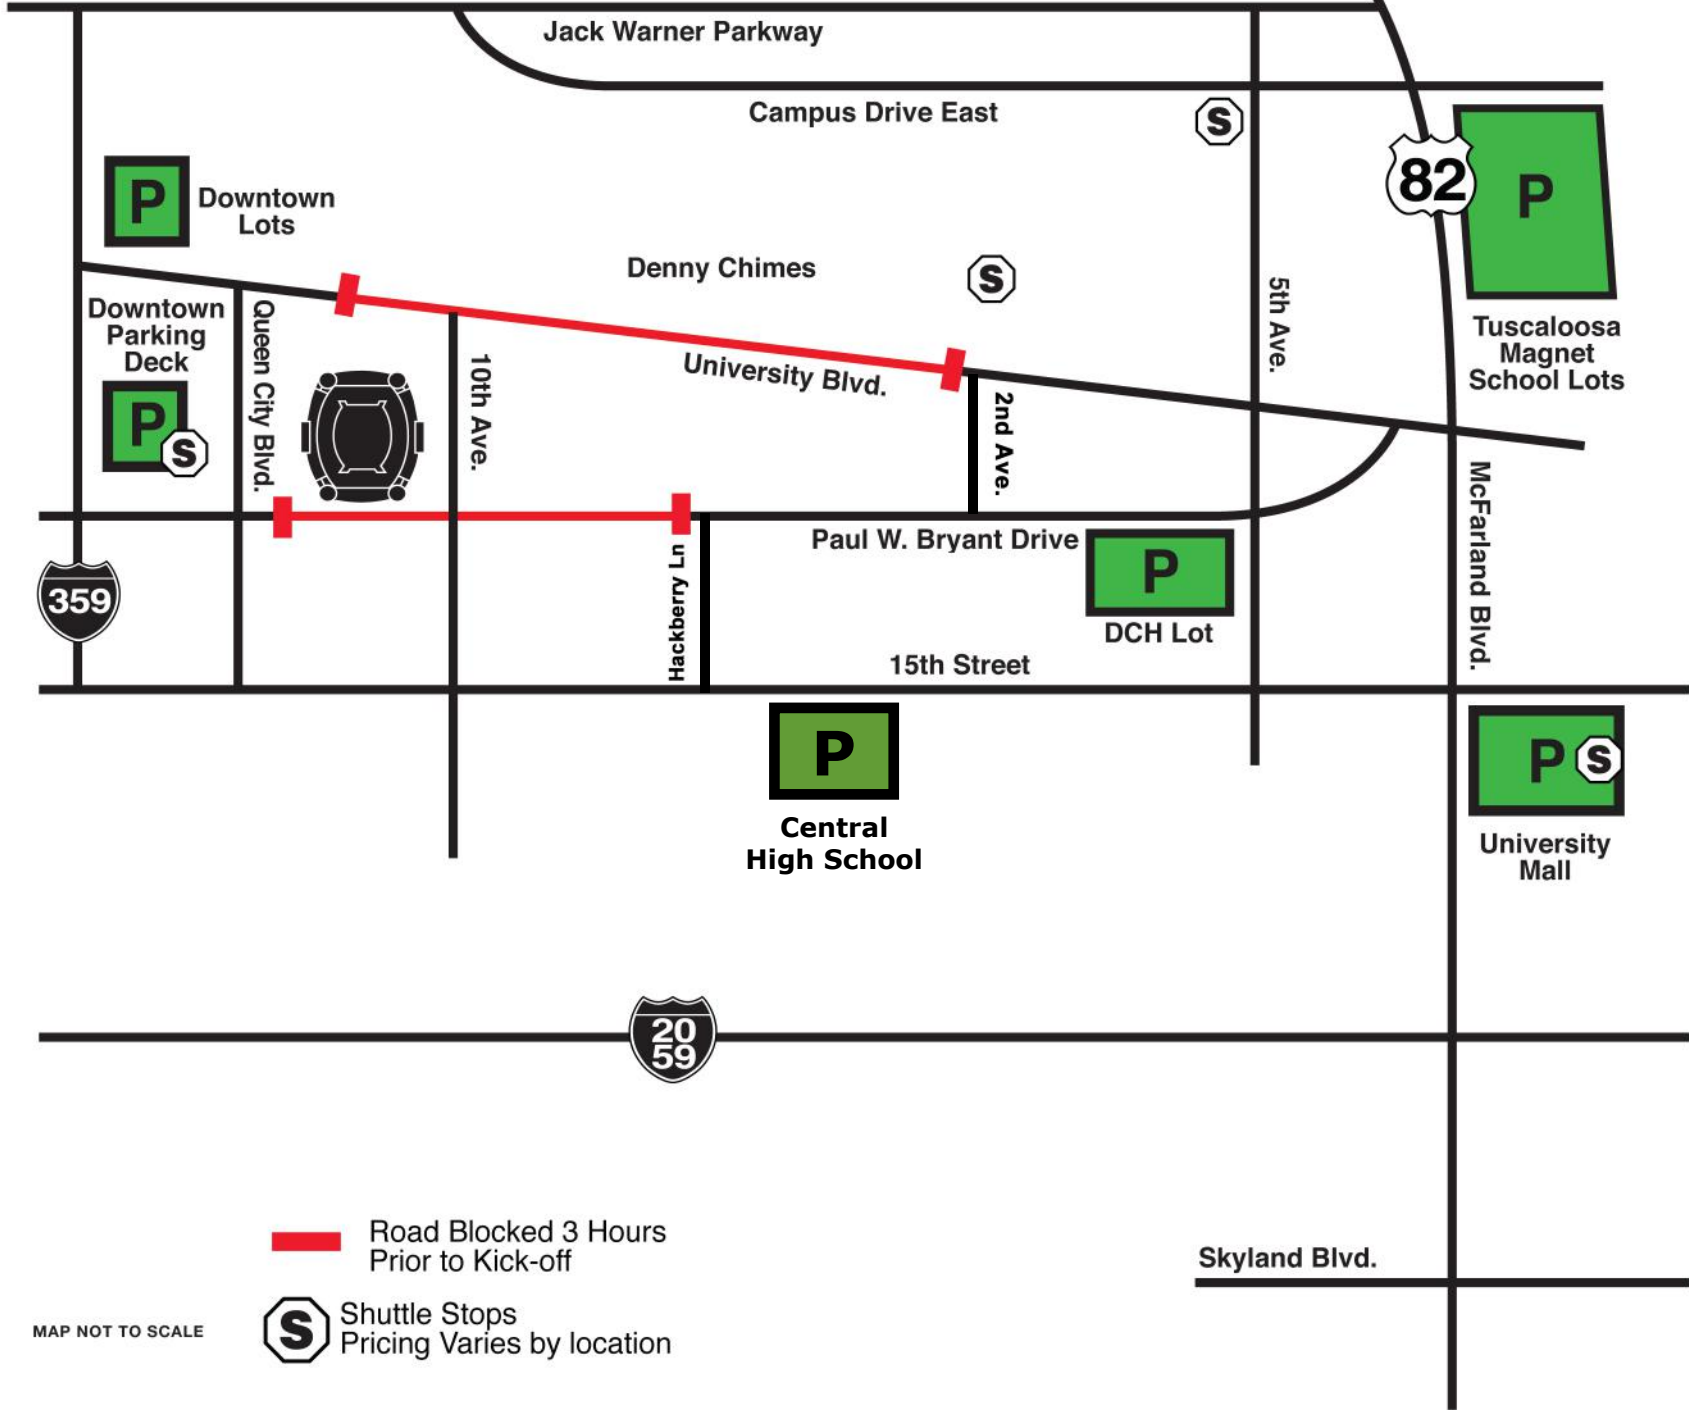

OFF-CAMPUS GAMEDAY CAR PARKING

 Road Blocked 3 Hours Prior to Kick-off

 Shuttle Stops
Pricing Varies by location

MAP NOT TO SCALE